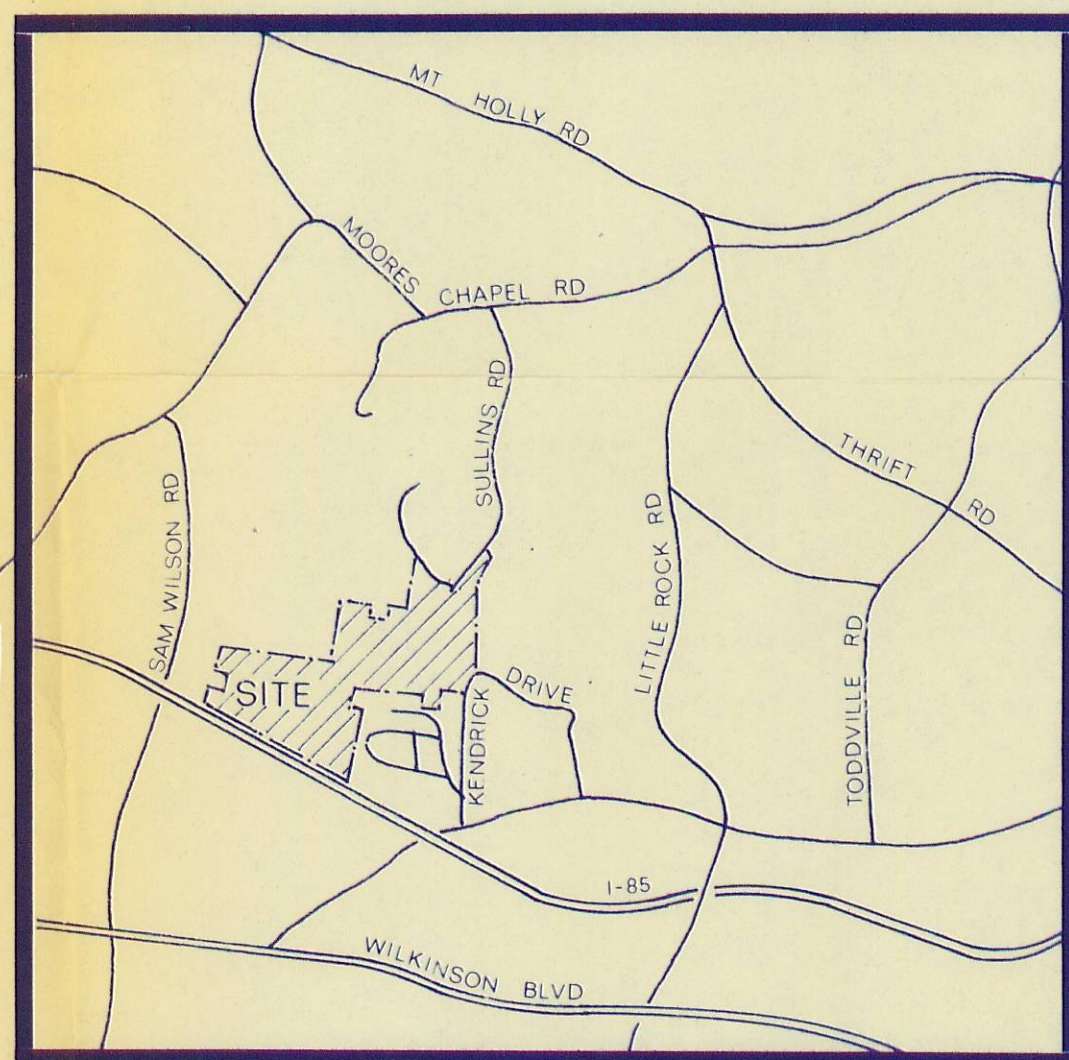

SITE MAP

LOCATION MAP

PRELIMINARY PLAN FOR SHALLOW FORD ROAD
& SULLINS ROAD EXTENSION AT PAWTUCKETT
REALTY SYNDICATE, INC. CHARLOTTE N. C.

COMM NO.
7409
DRAWN
tdd
CHECKED

DESIGN PLANNING RESEARCH ASSOCIATES
URBAN DESIGN • LAND PLANNING • LANDSCAPE ARCHITECTURE
704/332-1204 830 PROVIDENCE ROAD CHARLOTTE NORTH CAROLINA 28207

74-190

SITE MAP

LOCATION MAP

PRELIMINARY PLAN FOR SHALLOW FORD ROAD & SULLINS ROAD EXTENSION AT PAWTUCKETT REALTY SYNDICATE, INC. CHARLOTTE N. C.	
COMM NO 7409 DRAWN tdd CHECKED	 DESIGN PLANNING RESEARCH ASSOCIATES URBAN DESIGN • LAND PLANNING • LANDSCAPE ARCHITECTURE 704/332-1204 830 PROVIDENCE ROAD CHARLOTTE NORTH CAROLINA 28207