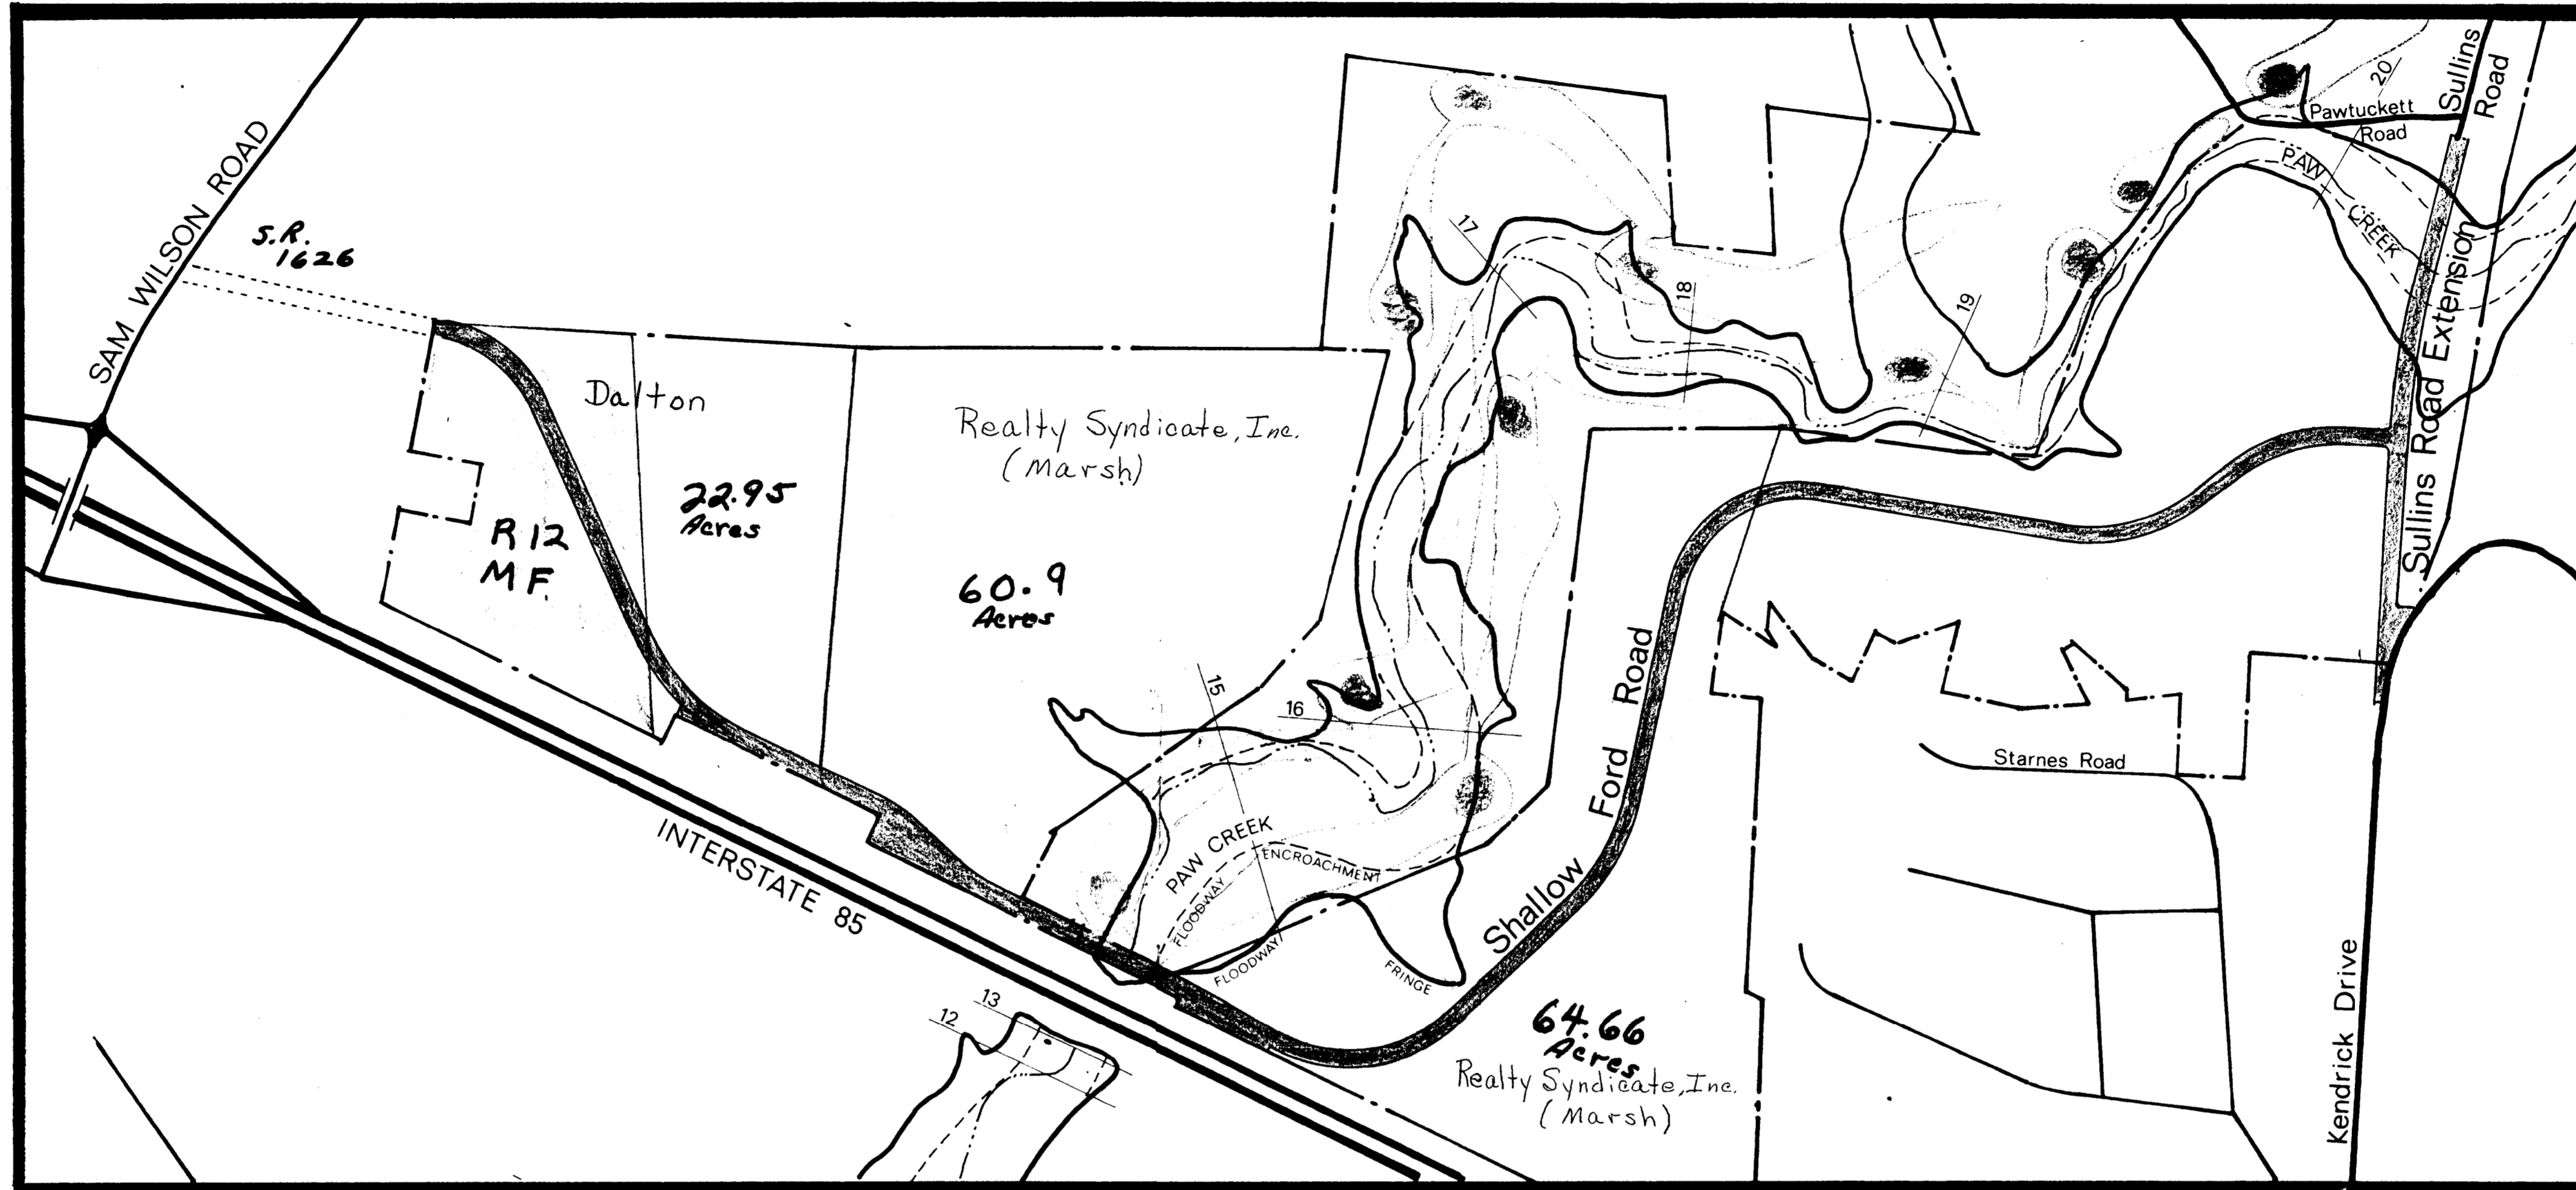

SITE MAP

LOCATION MAP

PRELIMINARY PLAN FOR SHALLOW FORD ROAD
& SULLINS ROAD EXTENSION AT PAWTUCKETT
REALTY SYNDICATE, INC. CHARLOTTE N. C.

COMM NO.
7409
DRAWN
tdd
CHECKED

DESIGN PLANNING RESEARCH ASSOCIATES
URBAN DESIGN • LAND PLANNING • LANDSCAPE ARCHITECTURE
704/332-1204 830 PROVIDENCE ROAD CHARLOTTE NORTH CAROLINA 28207

74-190

SITE MAP

LOCATION MAP

PRELIMINARY PLAN FOR SHALLOW FORD ROAD & SULLINS ROAD EXTENSION AT PAWTUCKETT REALTY SYNDICATE, INC. CHARLOTTE N. C.	
COMM NO 7409 DRAWN tdd CHECKED	 DESIGN PLANNING RESEARCH ASSOCIATES URBAN DESIGN • LAND PLANNING • LANDSCAPE ARCHITECTURE 704/332-1204 830 PROVIDENCE ROAD CHARLOTTE NORTH CAROLINA 28207