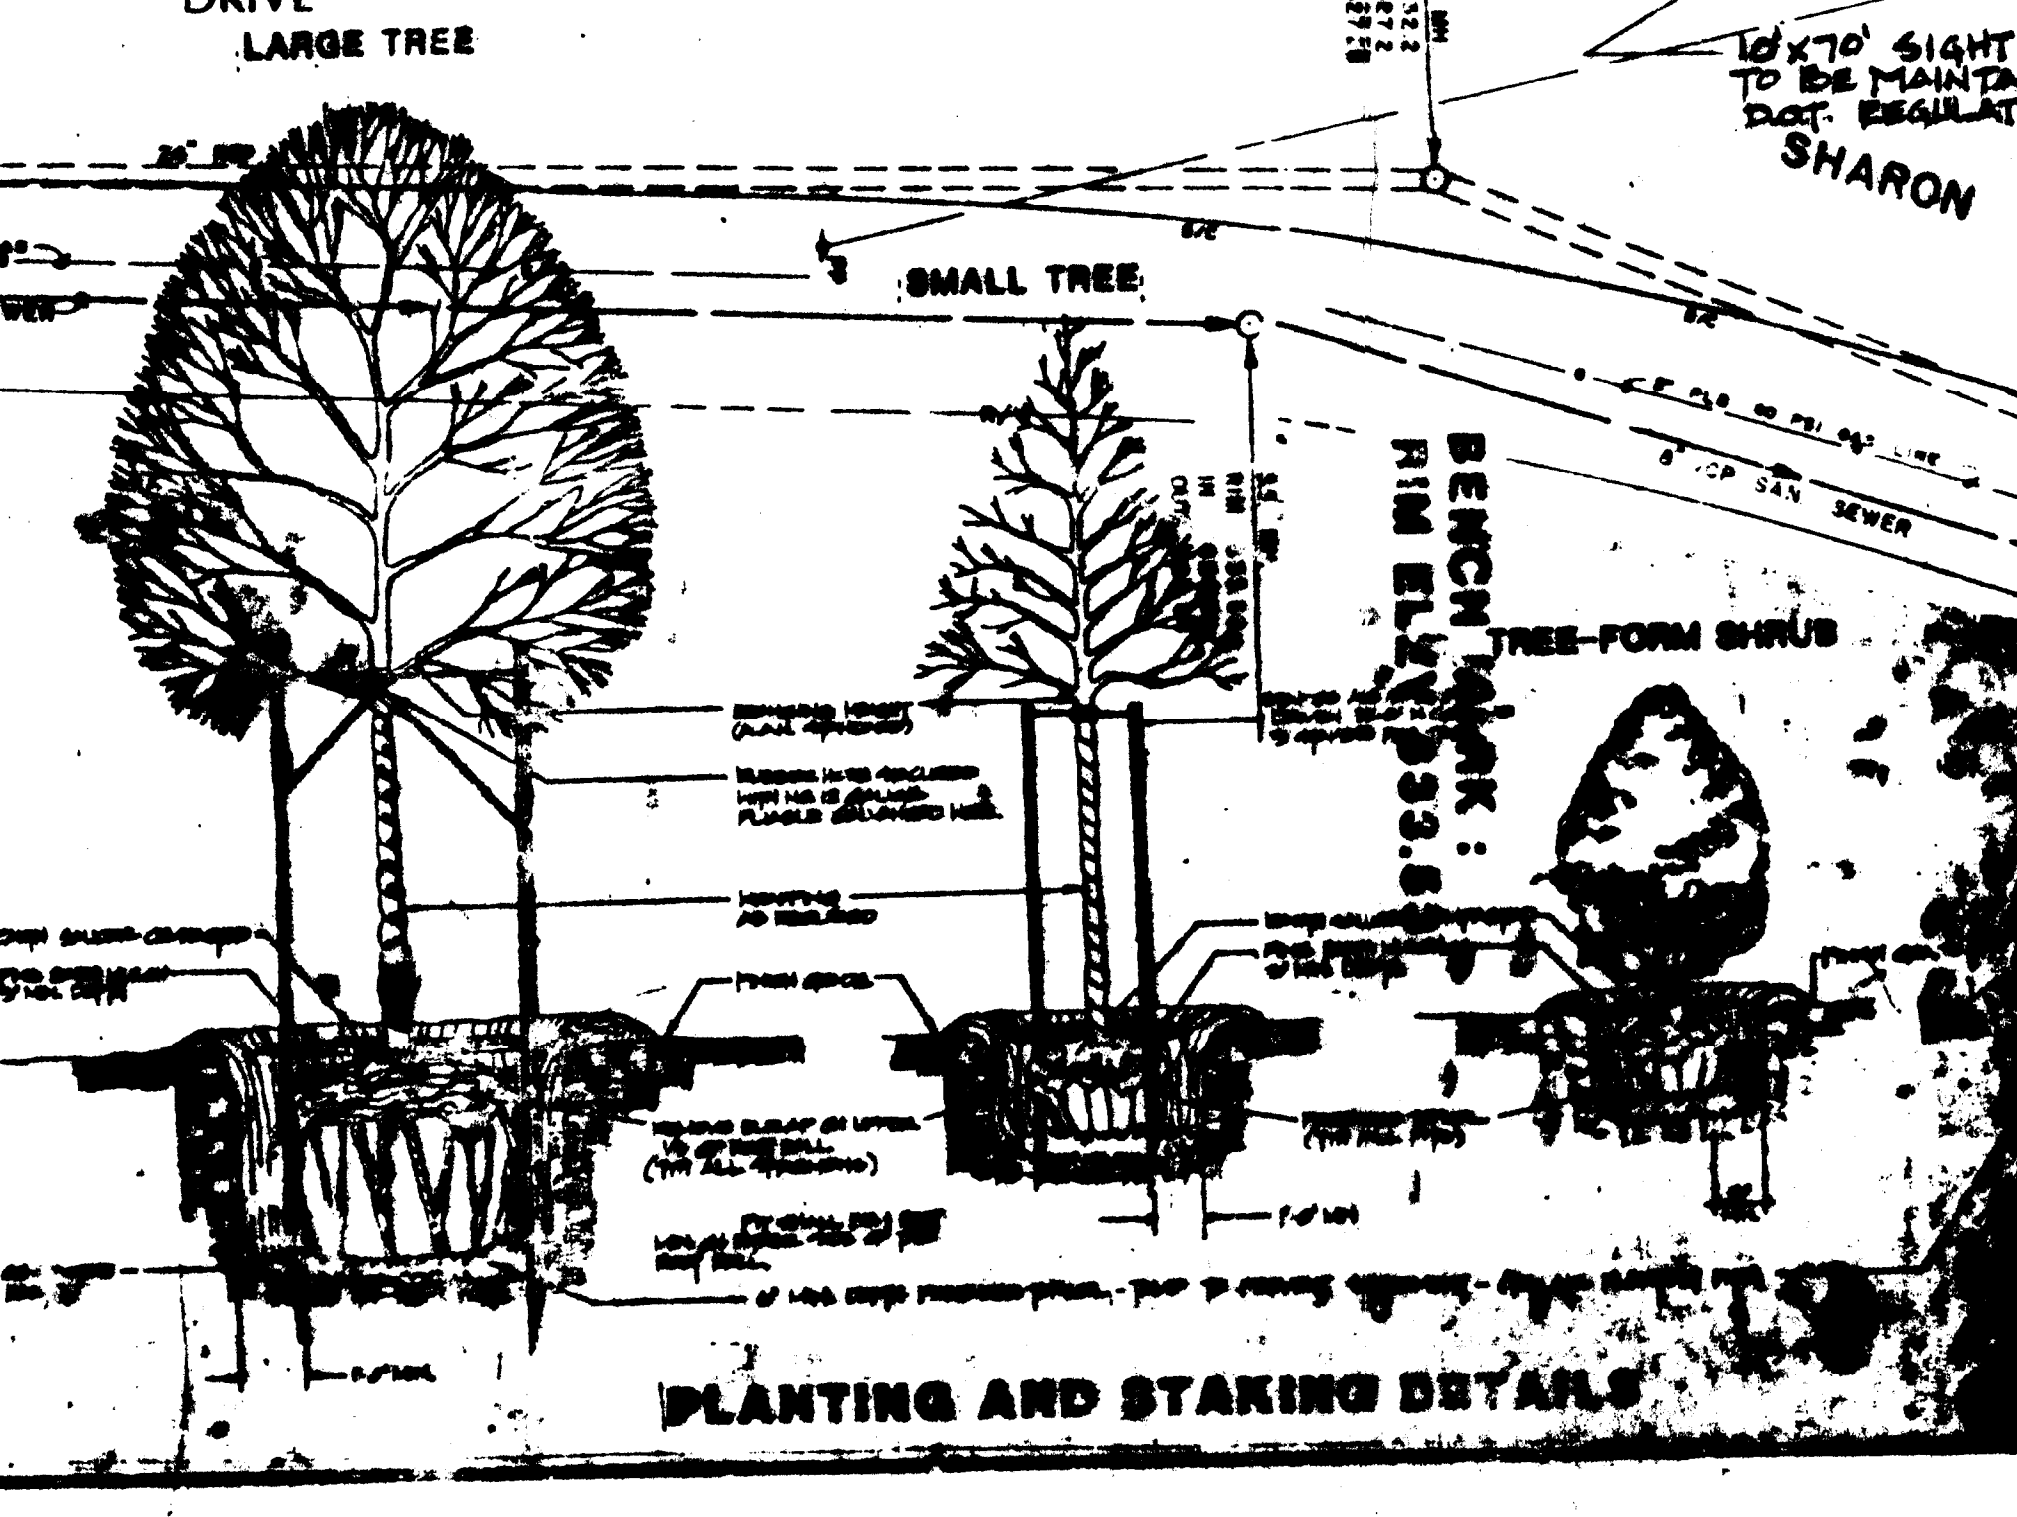

**PLANT LIST**

SCIENTIFIC NAME	COMMON NAME	QUANTITY	CALENDAR	HEIGHT	SPREAD	REMARKS
SPYRUS LINDLEYI	SPYRUS	10	24"	8'	8'	PLANT IN SPYRUS
QUERCUS LAEVOGLOBOSA	WHITE OAK	10	24"	8'	8'	PLANT IN SPYRUS
FRAXINUS VIRGINIANA	WHITE BIRCH	10	24"	8'	8'	PLANT IN SPYRUS
PRUNUS SEROTINA	BLACK CHERRY	10	24"	8'	8'	PLANT IN SPYRUS
... (other plants listed)	...	...	...	...	...	...

**CURVE DATA**

STATION	PC	PT	PI	LC	RADIUS	CHORD BEARING
1+00	1+10	1+20	1+15	1+10	100'	...

**SITE DATA TABLE**

NO.	DESCRIPTION	AREA (SQ FT)	PERCENTAGE
1	EXISTING OFFICE	24,450	...
2	PROPOSED RETAIL	...	...
3	PARKING	...	...