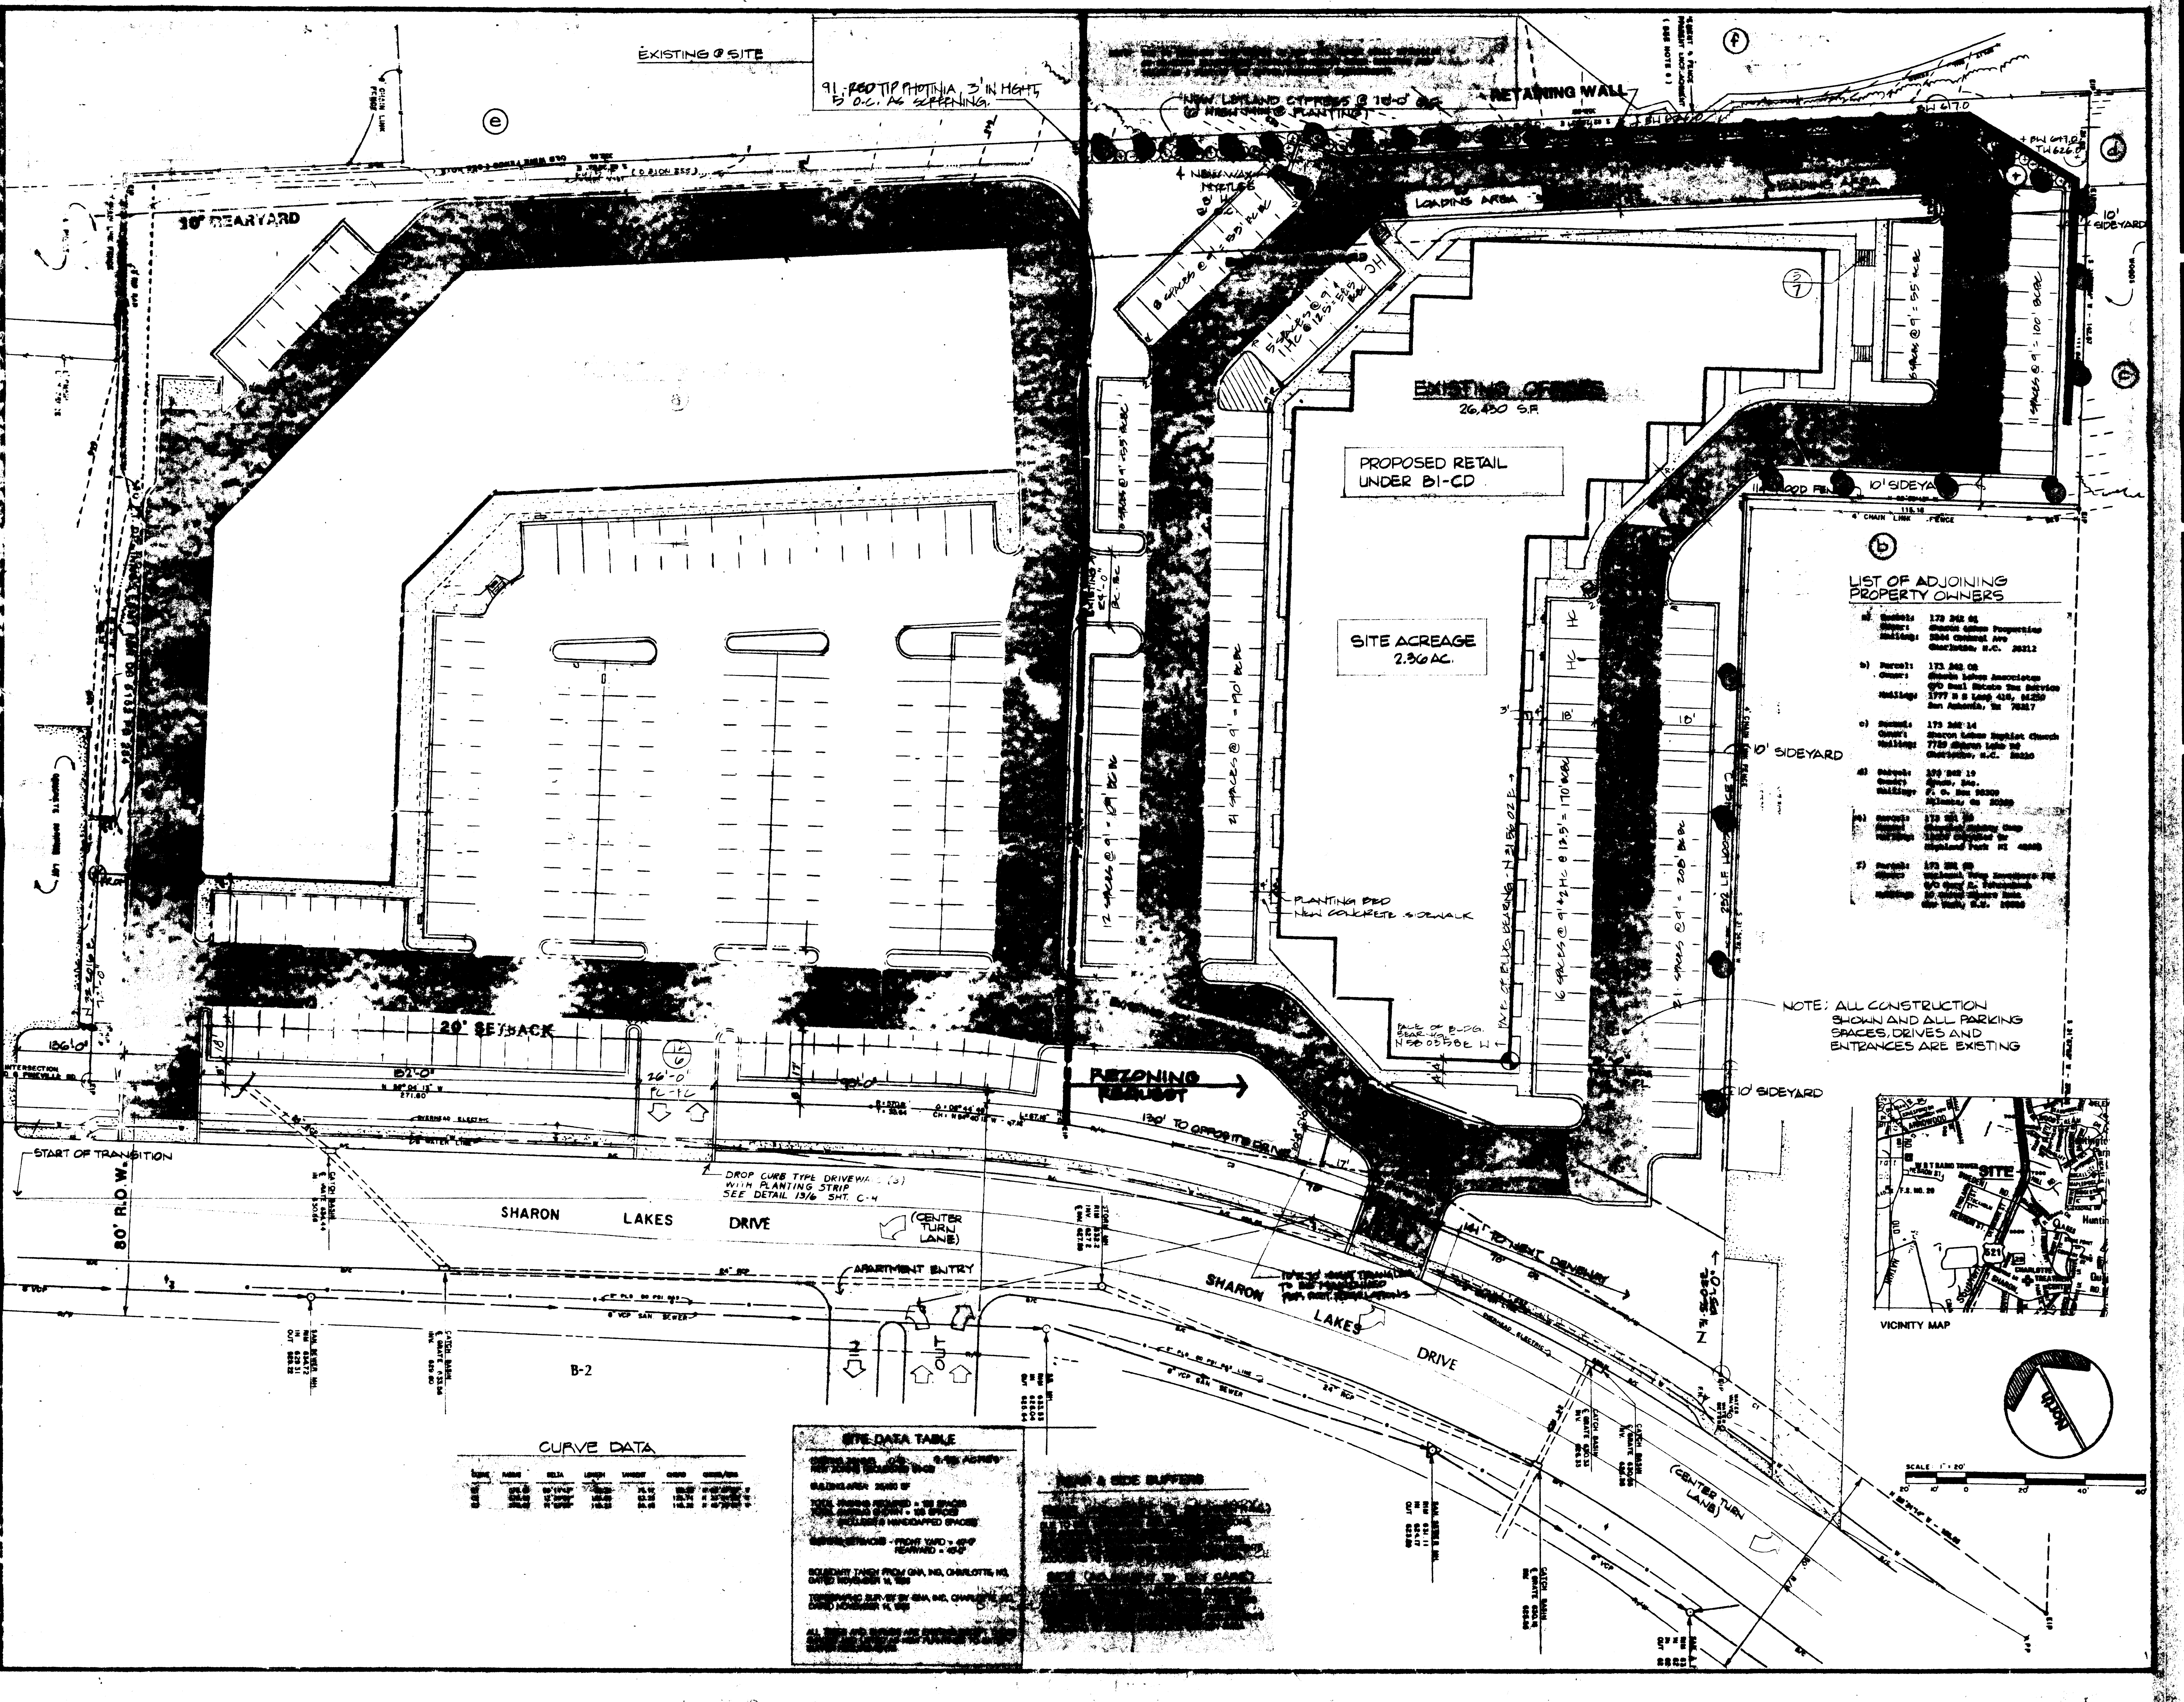

**PLANT LIST**

SCIENTIFIC NAME	COMMON NAME	QUANTITY	CALENDAR	HEIGHT	SPREAD	REMARKS
SPYRUS LINDLEYI	SPYRUS	10	24"	8'	8'	PLANT IN SPYRUS
QUERCUS LAEVOGLOBOSA	WHITE OAK	10	24"	8'	8'	PLANT IN SPYRUS
FRAXINUS VIRGINIANA	WHITE BIRCH	10	24"	8'	8'	PLANT IN SPYRUS
PRUNUS SEROTINA	BLACK CHERRY	10	24"	8'	8'	PLANT IN SPYRUS
... (other plants listed)	...	...	...	...	...	...

**CURVE DATA**

STATION	PC	PT	PI	LC	RADIUS	CHORD BEARING
1+00	1+10	1+20	1+15	1+10	100'	...

**SITE DATA TABLE**

NO.	DESCRIPTION	AREA (SQ FT)	PERCENTAGE
1	EXISTING OFFICE	24,450	...
2	PROPOSED RETAIL	...	...
3	PARKING	...	...