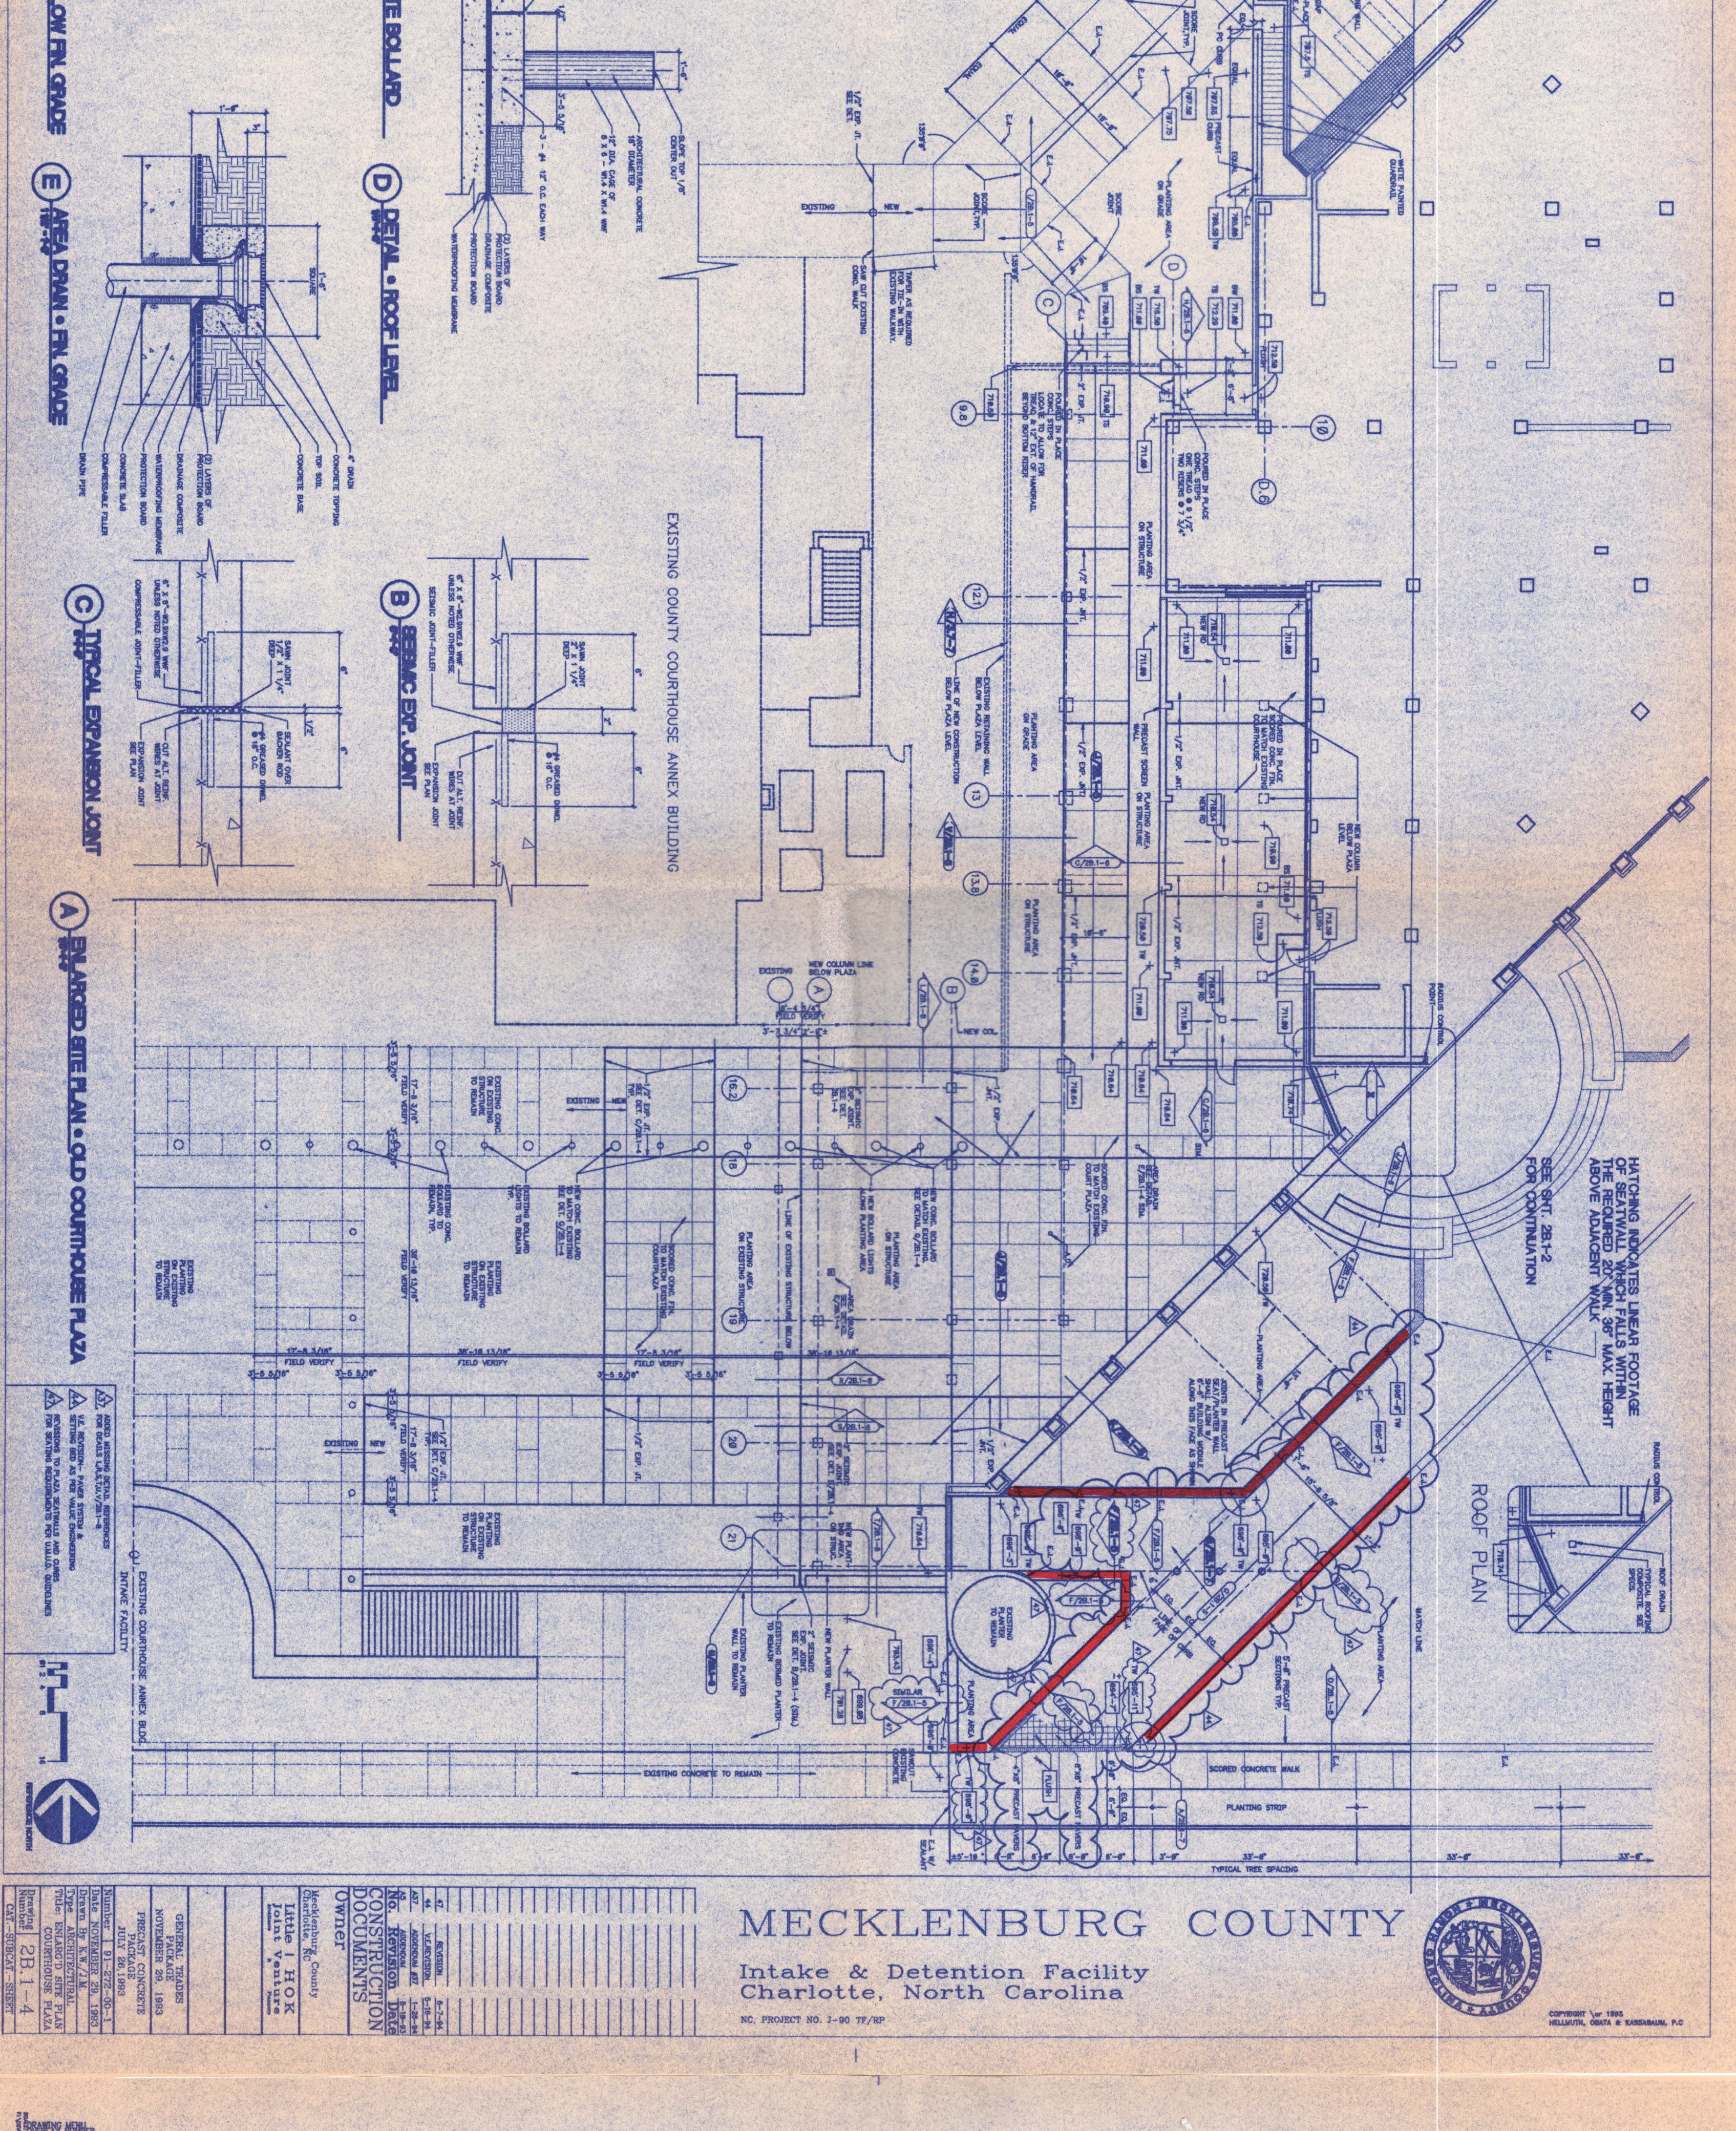

MECKLENBURG COUNTY
 Intake & Detention Facility
 Charlotte, North Carolina
 APPROVED BY CITY COUNCIL
 DATE: June 27, 1994
 94-34

MECKLENBURG COUNTY
 Intake & Detention Facility
 Charlotte, North Carolina

MECKLENBURG COUNTY
 Intake & Detention Facility
 Charlotte, North Carolina

MECKLENBURG COUNTY
 Intake & Detention Facility
 Charlotte, North Carolina

MECKLENBURG COUNTY
 Intake & Detention Facility
 Charlotte, North Carolina