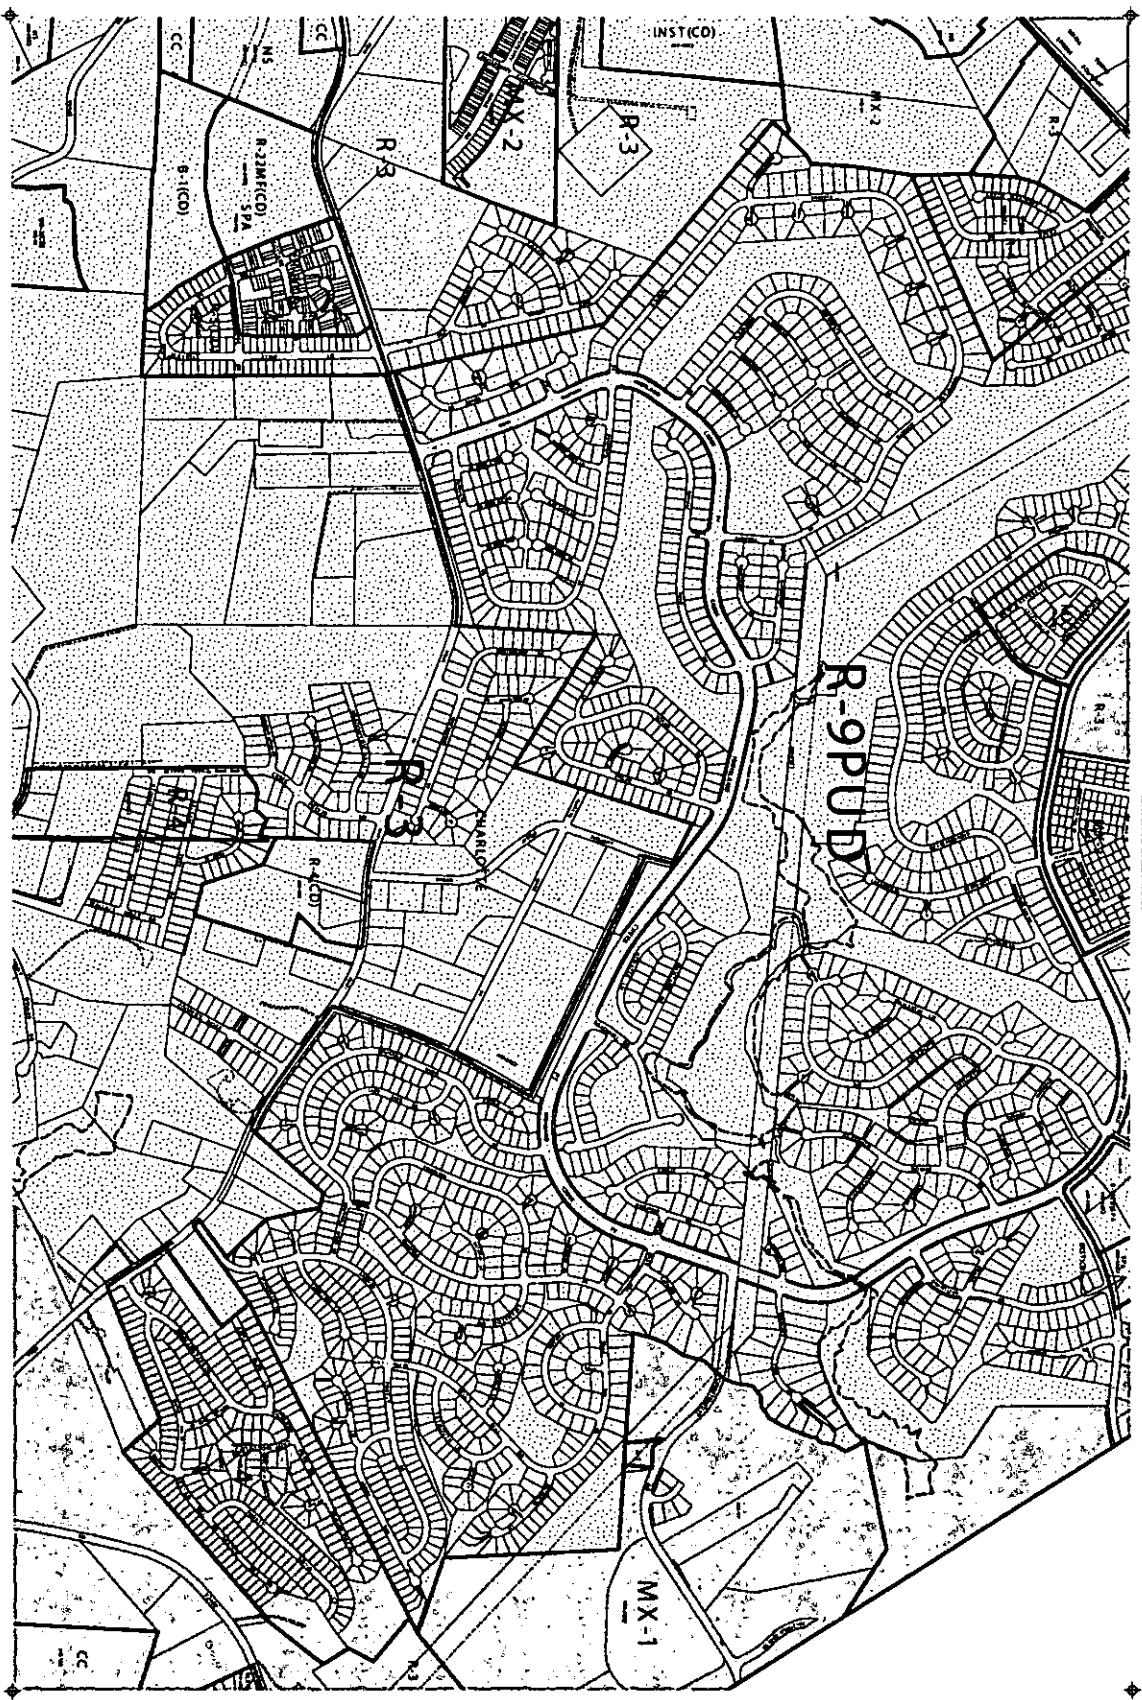

* 0 0 B R E A K 0 0 *

NORTH CAROLINA RECTANGULAR COORDINATE SYSTEM

MATCH TO SHEET NO. 38

MATCH TO SHEET NO. 42

CHARLOTTE-MECKLENBURG COUNTY
NORTH CAROLINA
ZONING MAP
Charter-Ordinance Planning Commission

Date Printed: 04/07/09
 SHEET NO. 39

MATCH TO SHEET NO. 40

DATE	BY	REVISION

- Canyons
- Charlotte 151
- County
- Towns
- Town Squares
- East Third P/D
- Protected W/Armed
- CRITICAL W/Armed
- Heritage
- Zoning
- Special Use
- SVA
- Parks
- Floodplain
- Hydrology
- AIR ROW
- RR Corridor
- Airport Noise

Optional Map Label:

- [Find an Address](#)
- [Find an Intersection](#)
- [Find Driving Directions](#)
- [Fancy Features](#)

[Show Print View](#)

Example: Street(s): 1 Market St. City, State, Zip: San Francisco,

RUS COUNTY
MECKLENBURG CO.

Table City limits
BRADURNS FORD DR

R-5

CHRISTENBURY

R-9 PUD

BLAKE
DUNN LN
POWER
ANNBICK LN
BETH CT
TAYMOUTH LN
HARBURF FOREST DR
ALBESS GLEN LN

Charlotte city limits

R-3