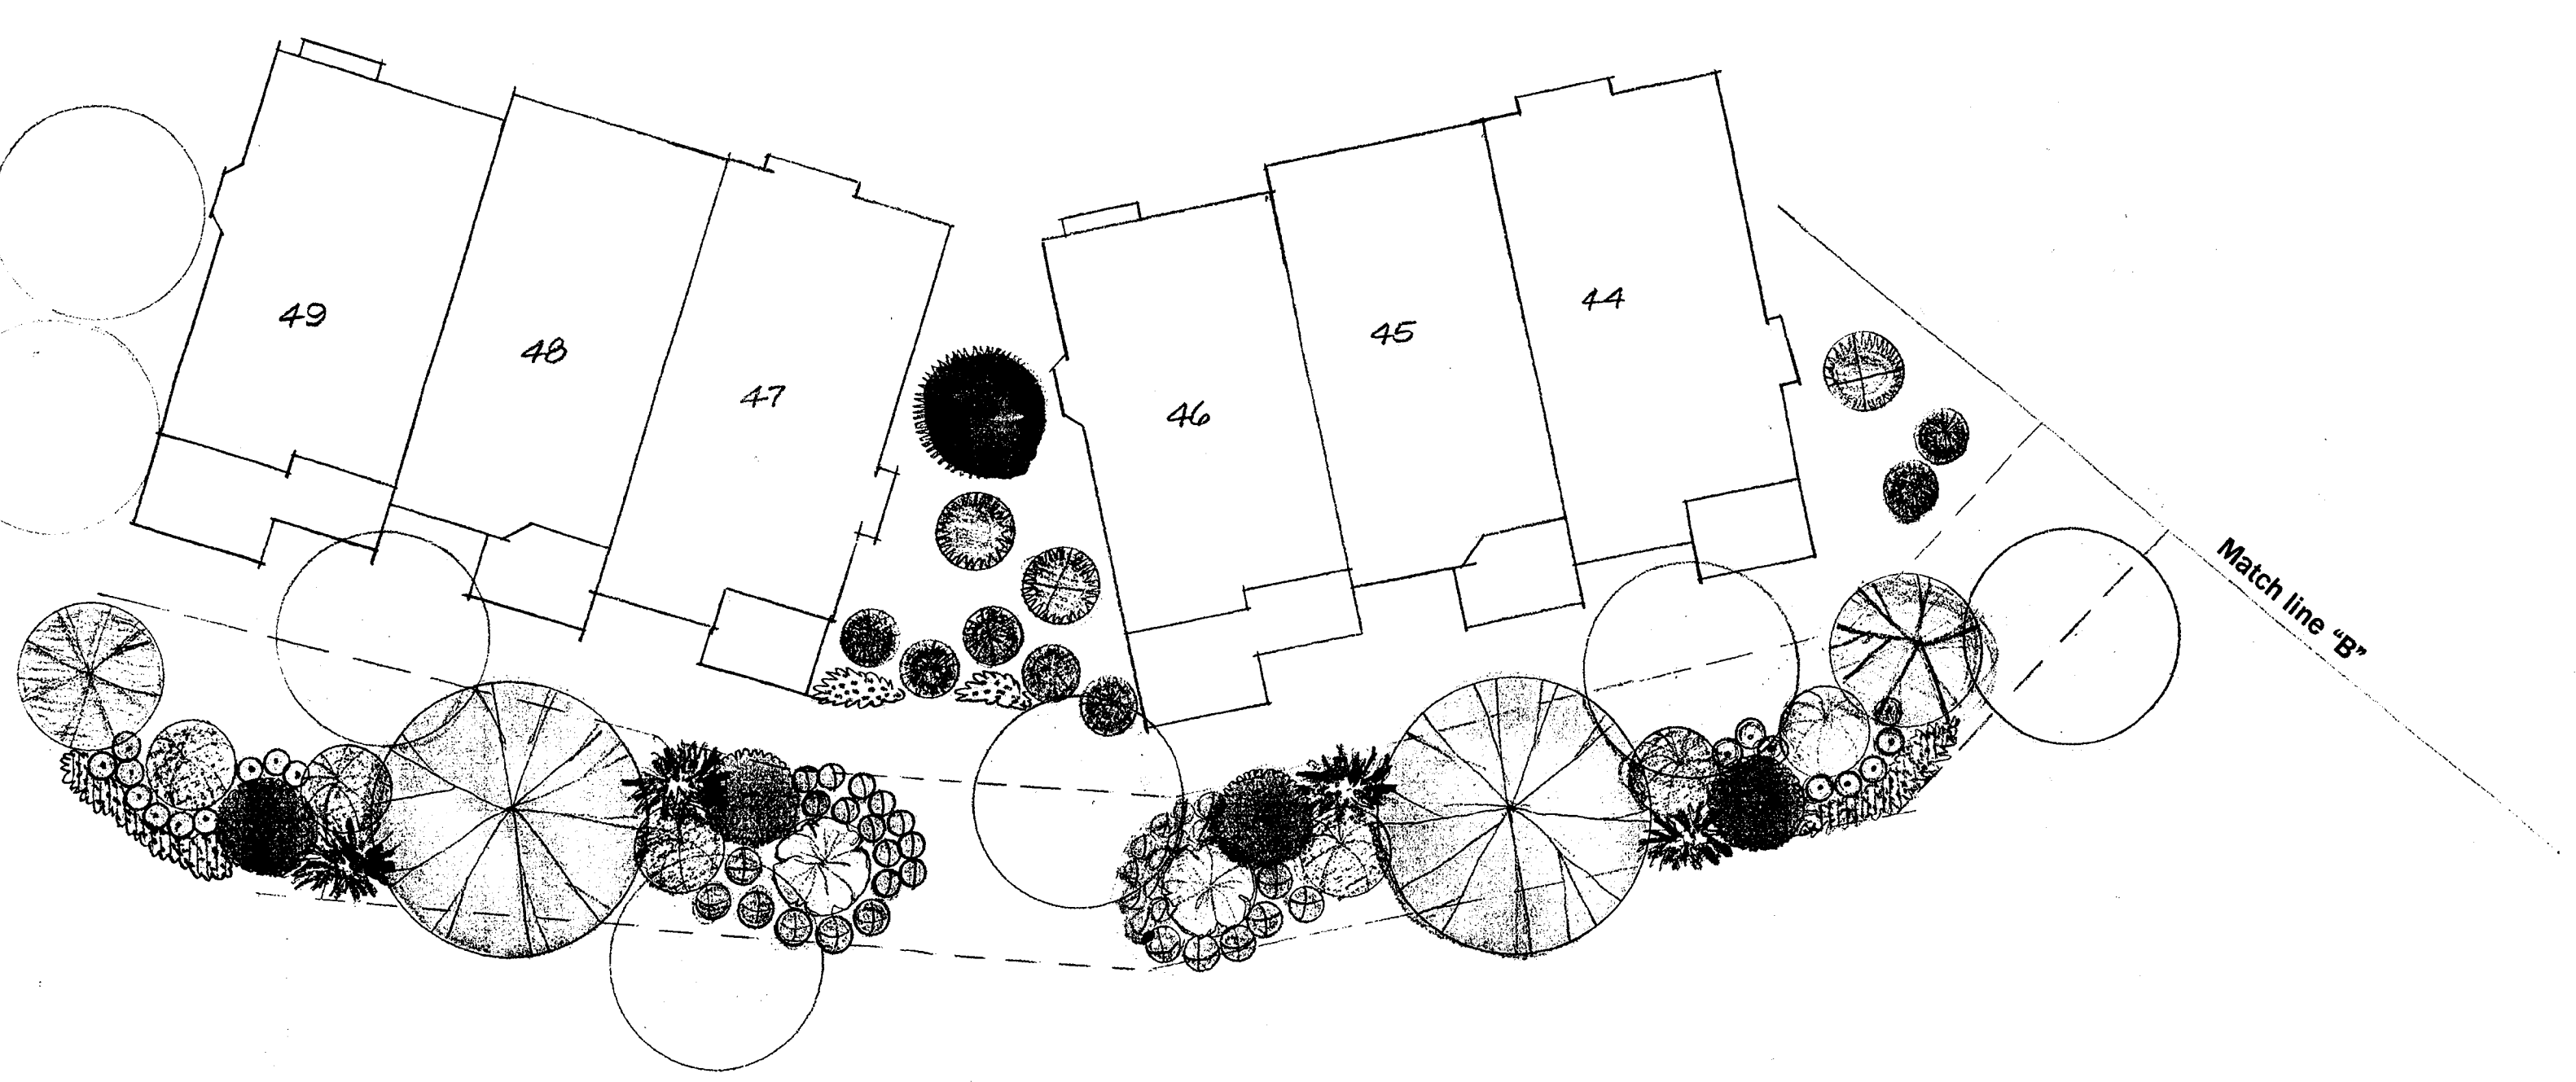

Match line 'B'

LEGEND

- SEASONAL COLOR
- ORNAMENTAL GRASSES
- INDIAN HAWTHORN
- SPIREA
- LOROPETALUM
- RED BUD
- SOURWOOD
- KOUSA DOGWOOD
- SAUCER MAGNOLIA
- RED MAPLE
- DEODAR CEDAR
- LOBLOLLY PINE
- HOLLY
- EXISTING TREE

APPROVED BY
CITY COUNCIL
APR 17 2006

East West Partners

Fairway Row Golf Course Buffer Planting
March 2006
Scale: 1"=20'

Match line 'A'

Match line 'K'

Match line 'K'

LEGEND

- SEASONAL COLOR
- ORNAMENTAL GRASSES
- INDIAN HAWTHORN
- SPIREA
- LOROPETALUM
- RED BUD
- SOURWOOD
- KOUSA DOGWOOD
- SAUCER MAGNOLIA
- RED MAPLE
- DEODAR CEDAR
- LOBLOLLY PINE
- HOLLY
- EXISTING TREE

East West Partners

Fairway Row Golf Course Buffer Planting
March 2006
Scale: 1"=20'