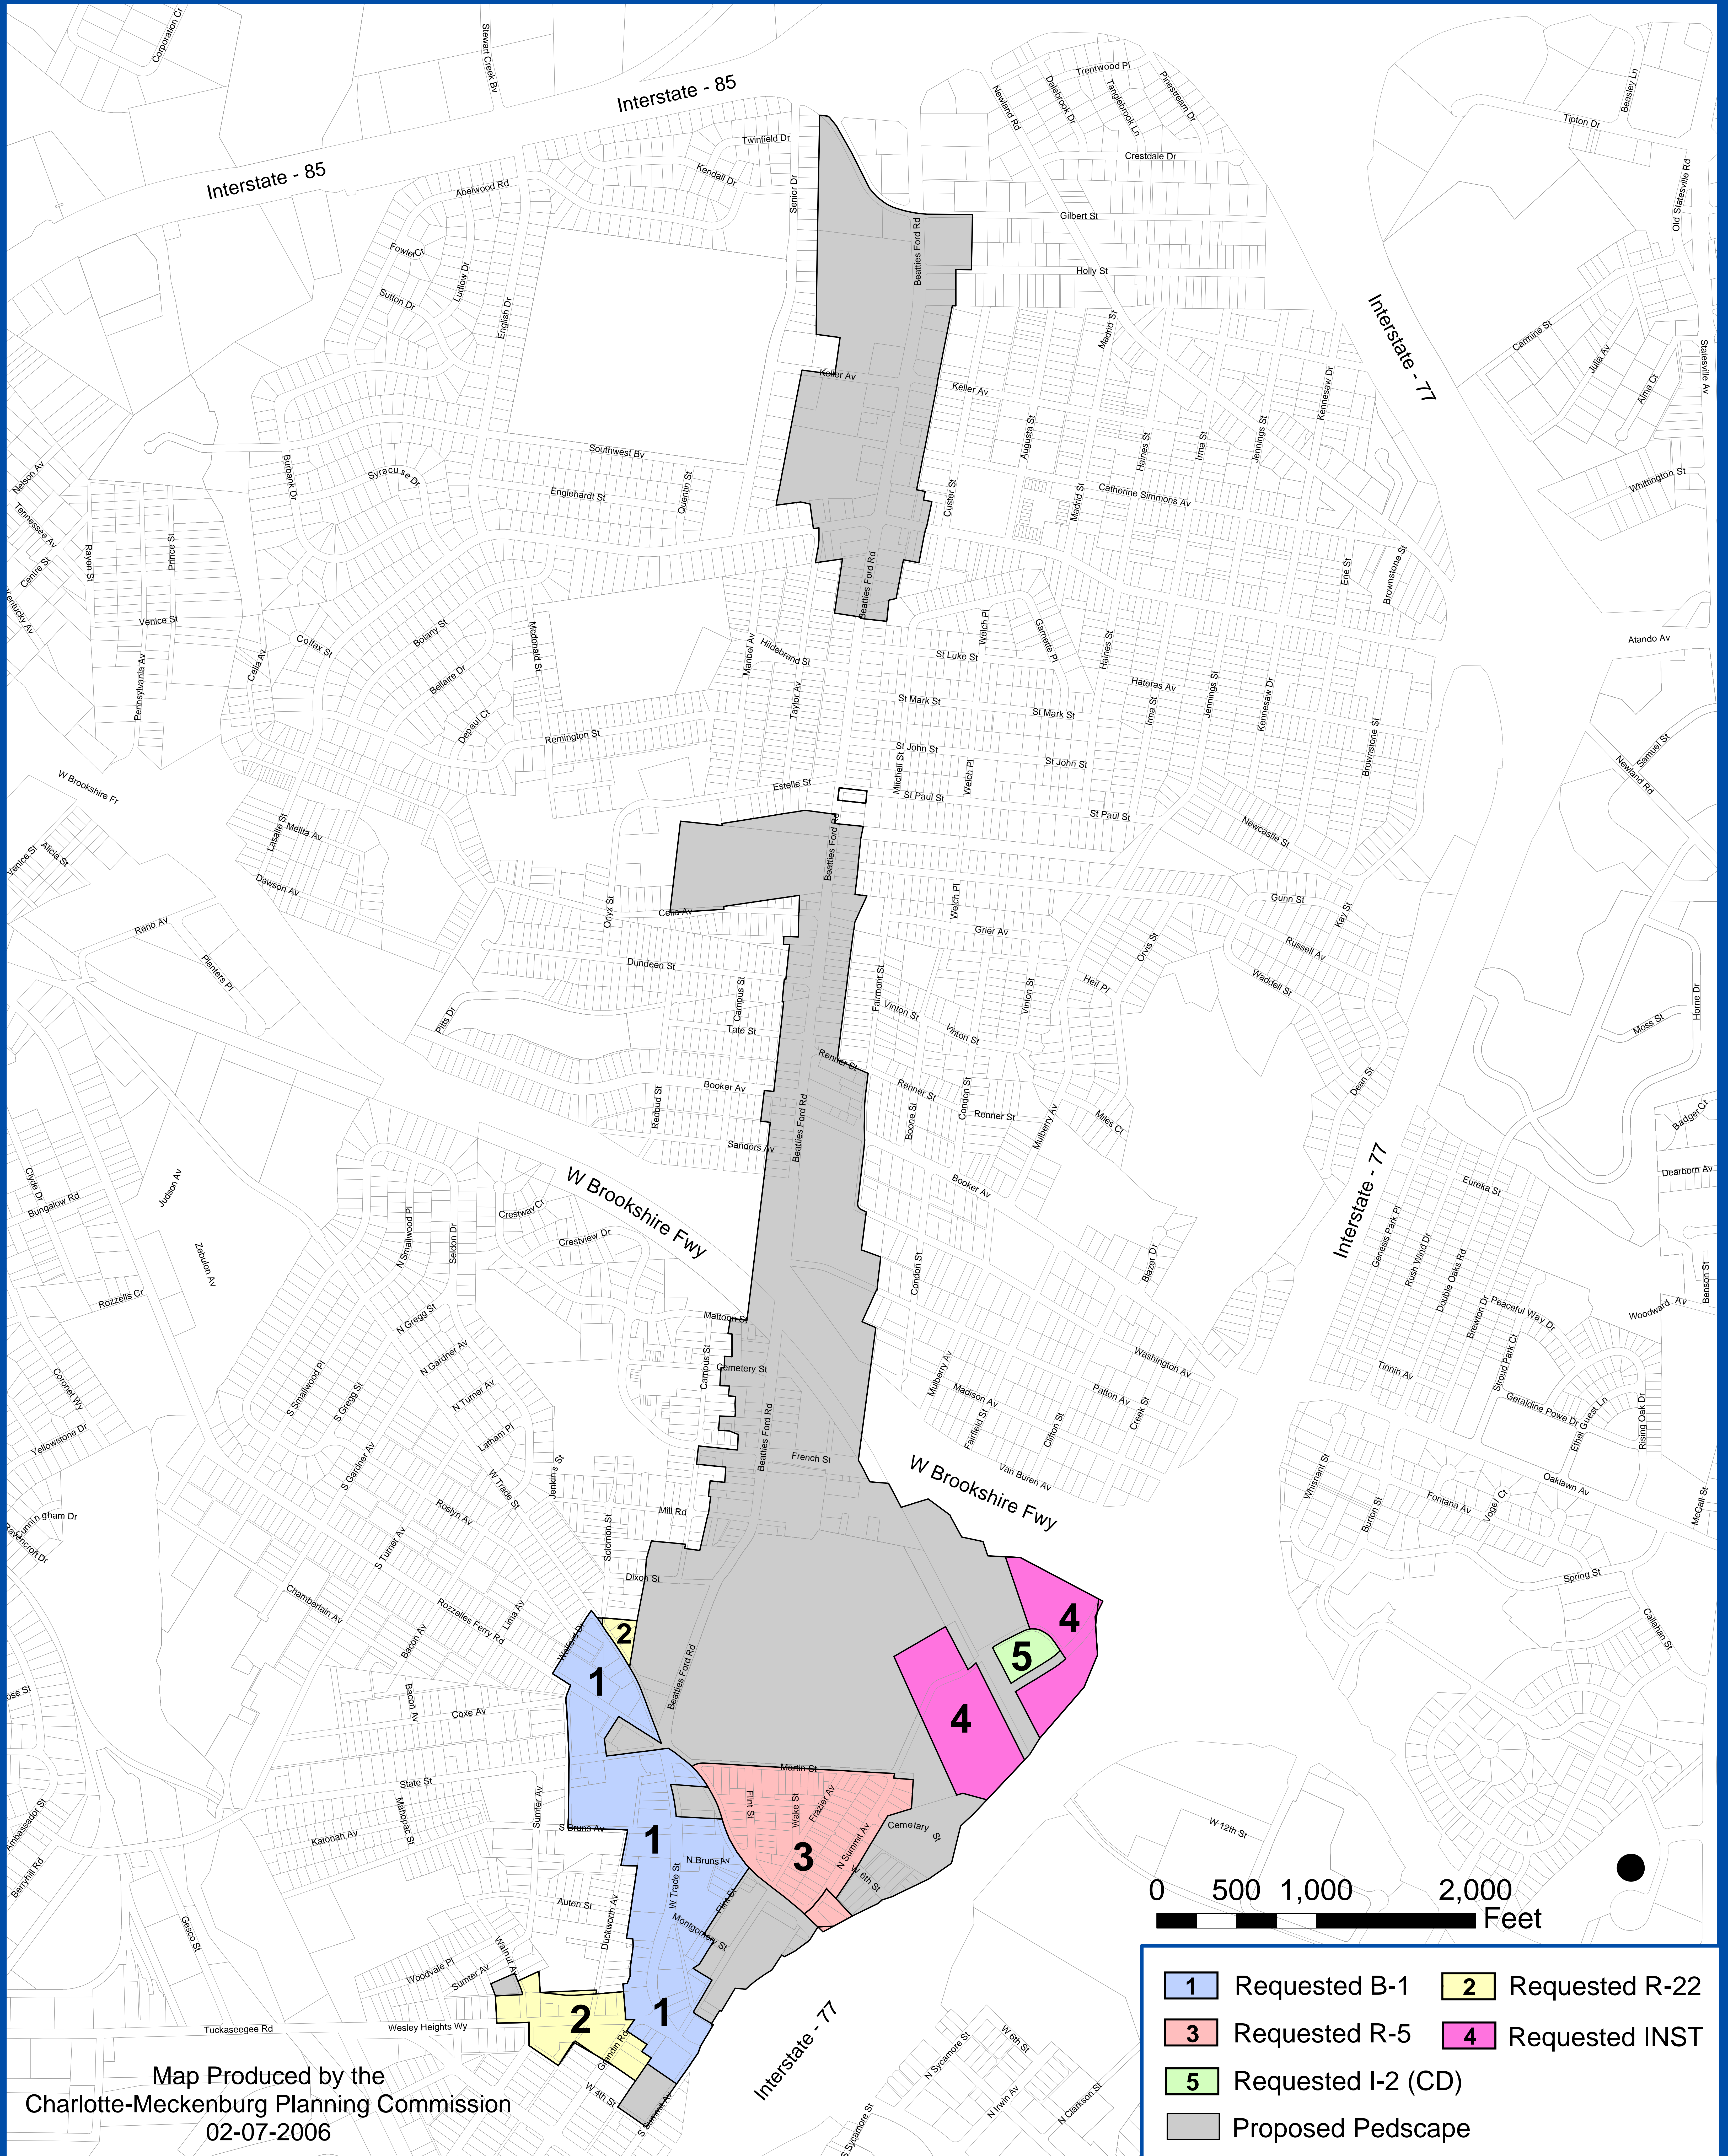

2006-034

Map Produced by the
Charlotte-Mecklenburg Planning Commission
02-07-2006