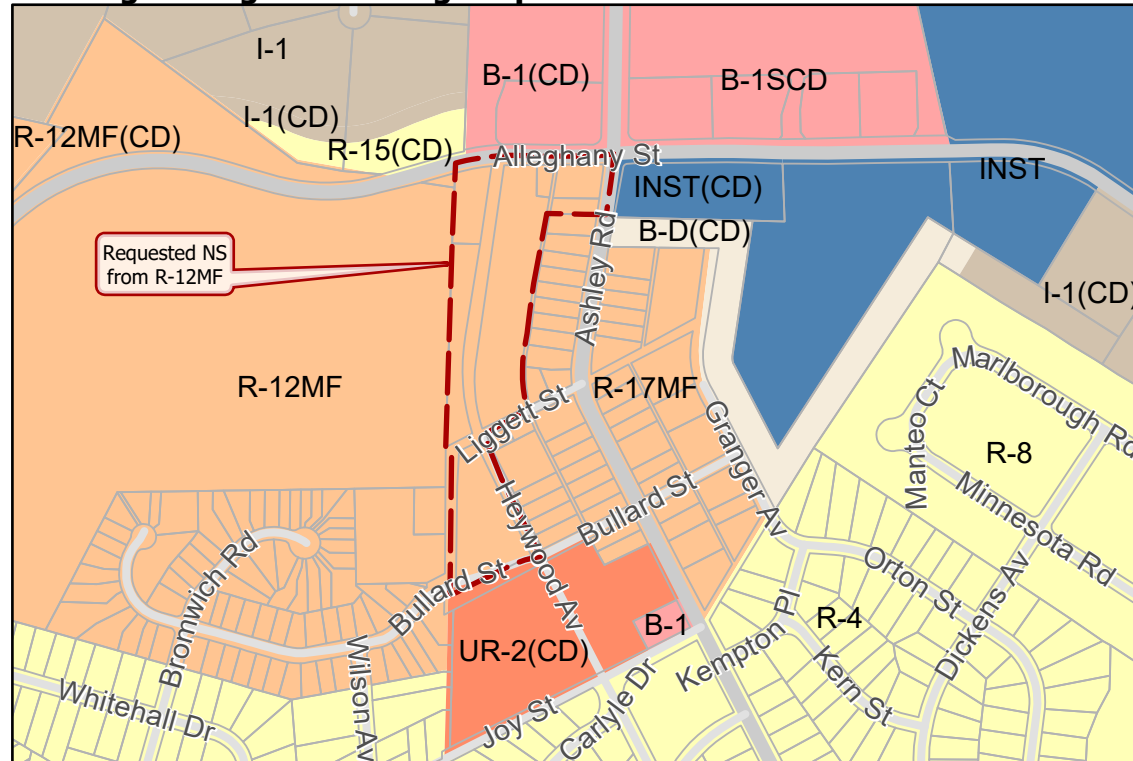

2021-133: Drakeford Communities

Current Zoning R-12MF (Multi-Family Residential)
Requested Zoning NS (Neighborhood Services)

Approximately 6.57 acres

Location of Requested Rezoning

Rezoning Map

- 2021-133
- Inside City Limits
- Parcel
- Streams
- Airport Noise Overlay

City Council District
 3-Victoria Watlington

Existing Zoning & Rezoning Request

- Requested NS from R-12MF
- Zoning Classification**
- Single Family
 - Multi-Family
 - Urban Residential
 - Institutional
 - Business
 - Business-Distribution
 - Light Industrial

Map Created 10/1/2021