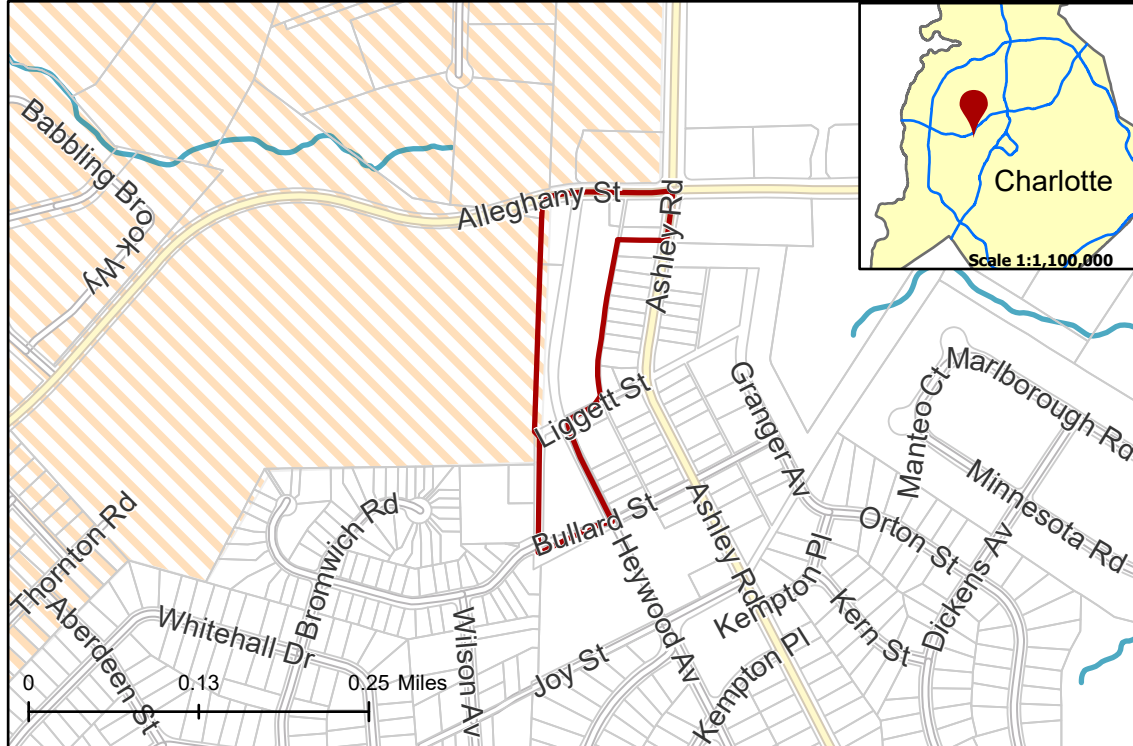

2021-133: Drakeford Communities

Current Zoning R-12MF (Multi-Family Residential)
Requested Zoning NS (Neighborhood Services)

Approximately 6.57 acres

Location of Requested Rezoning

Rezoning Map

- 2021-133
- Inside City Limits
- Parcel
- Streams
- Airport Noise Overlay

City Council District
 3-Victoria Watlington

Existing Zoning & Rezoning Request

- Requested NS from R-12MF
- Zoning Classification**
- Single Family
 - Multi-Family
 - Urban Residential
 - Institutional
 - Business
 - Business-Distribution
 - Light Industrial

Map Created 10/1/2021