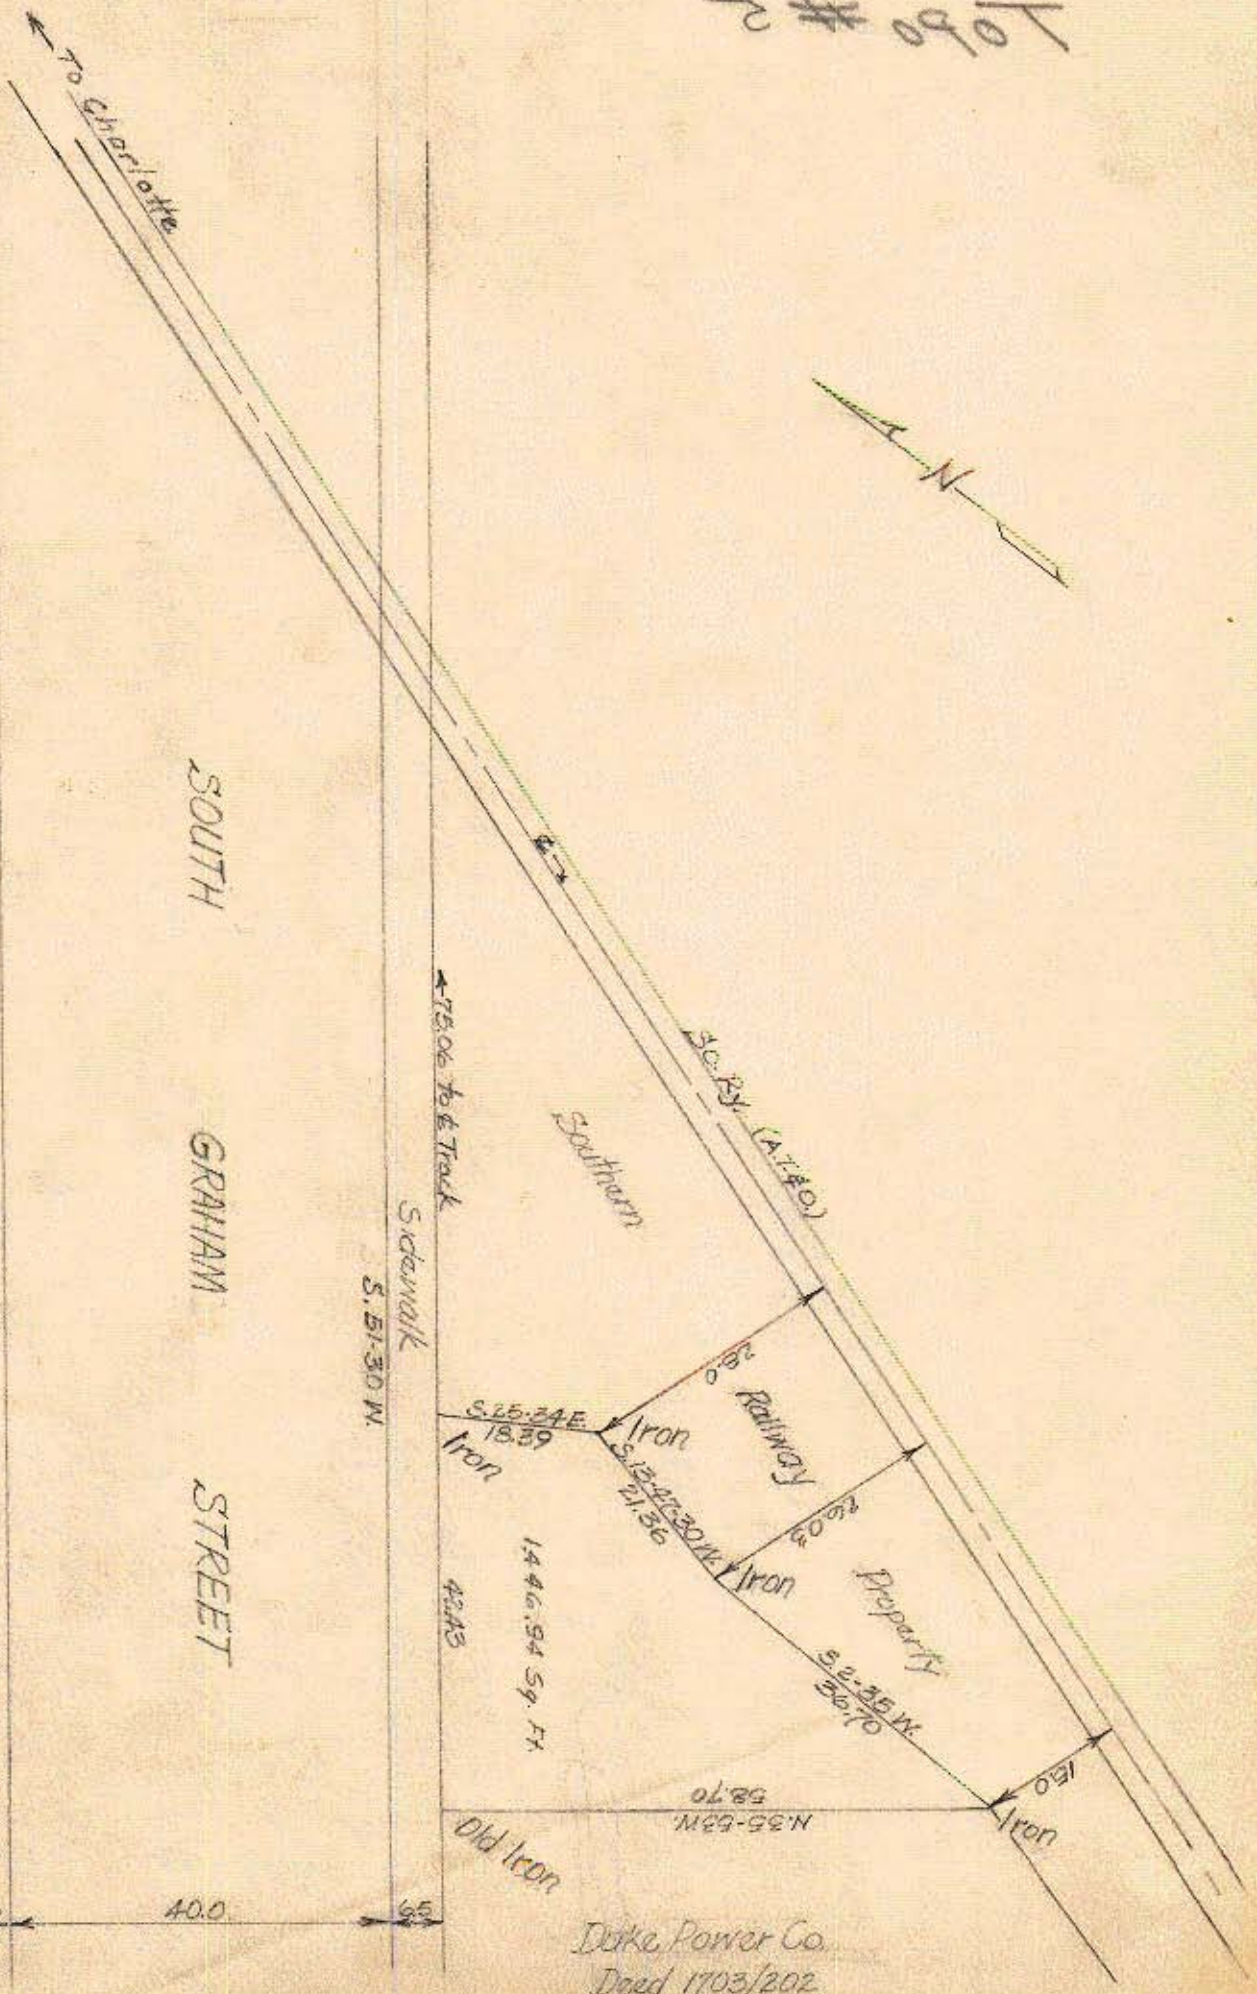

1090 # 2

Map Showing Property

of The CITY OF CHARLOTTE, N.C.

Scale 1" = 20'

January 4, 1955
Office of City Engineer
Charlotte, N.C.

Duke Power Co.
Deed 1703/202

73-172

73-12