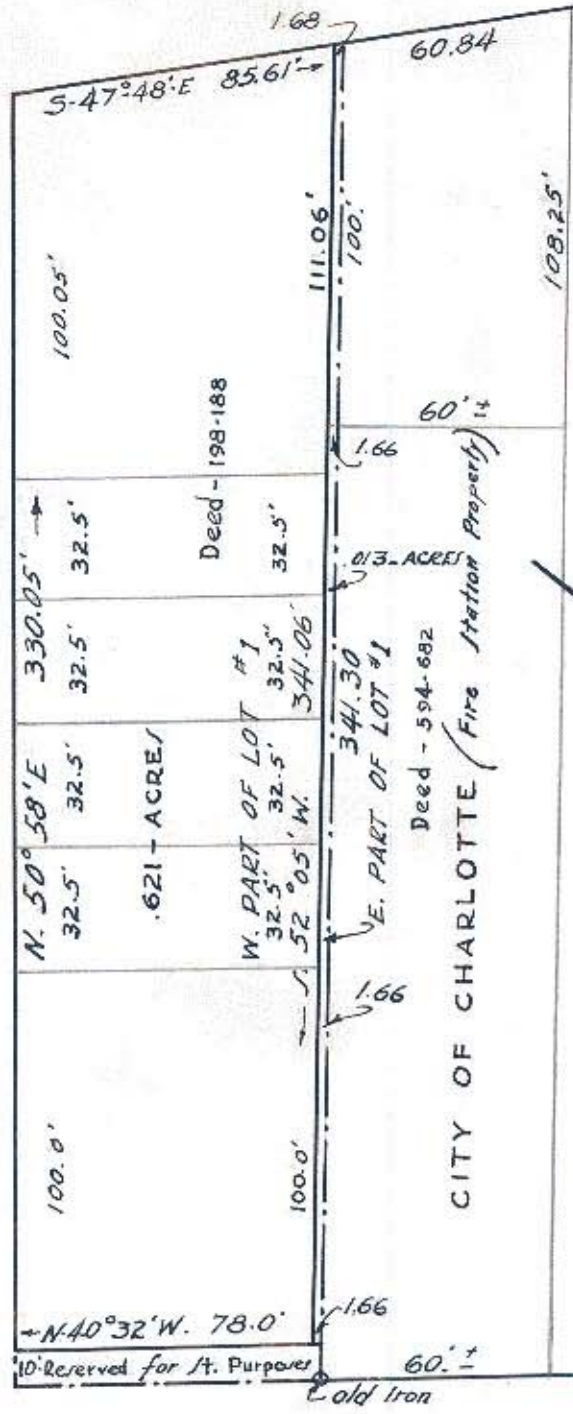

WEST

SIXTH STREET

NORTH GRAHAM STREET

WEST

FIFTH STREET

MAP of PROPERTY  
 OF THE  
 CITY of CHARLOTTE, N.C.  
 EAST SIDE of NORTH GRAHAM STREET  
 BETWEEN  
 WEST FIFTH ST. & WEST SIXTH STREET  
 LOT No 1 - RECORDED BOOK 198 Pg. 188  
 SCALE 1"=50' AUG. 21-1941  
 OFFICE of CITY ENGINEER  
 CHARLOTTE, N.C.

78-53-01