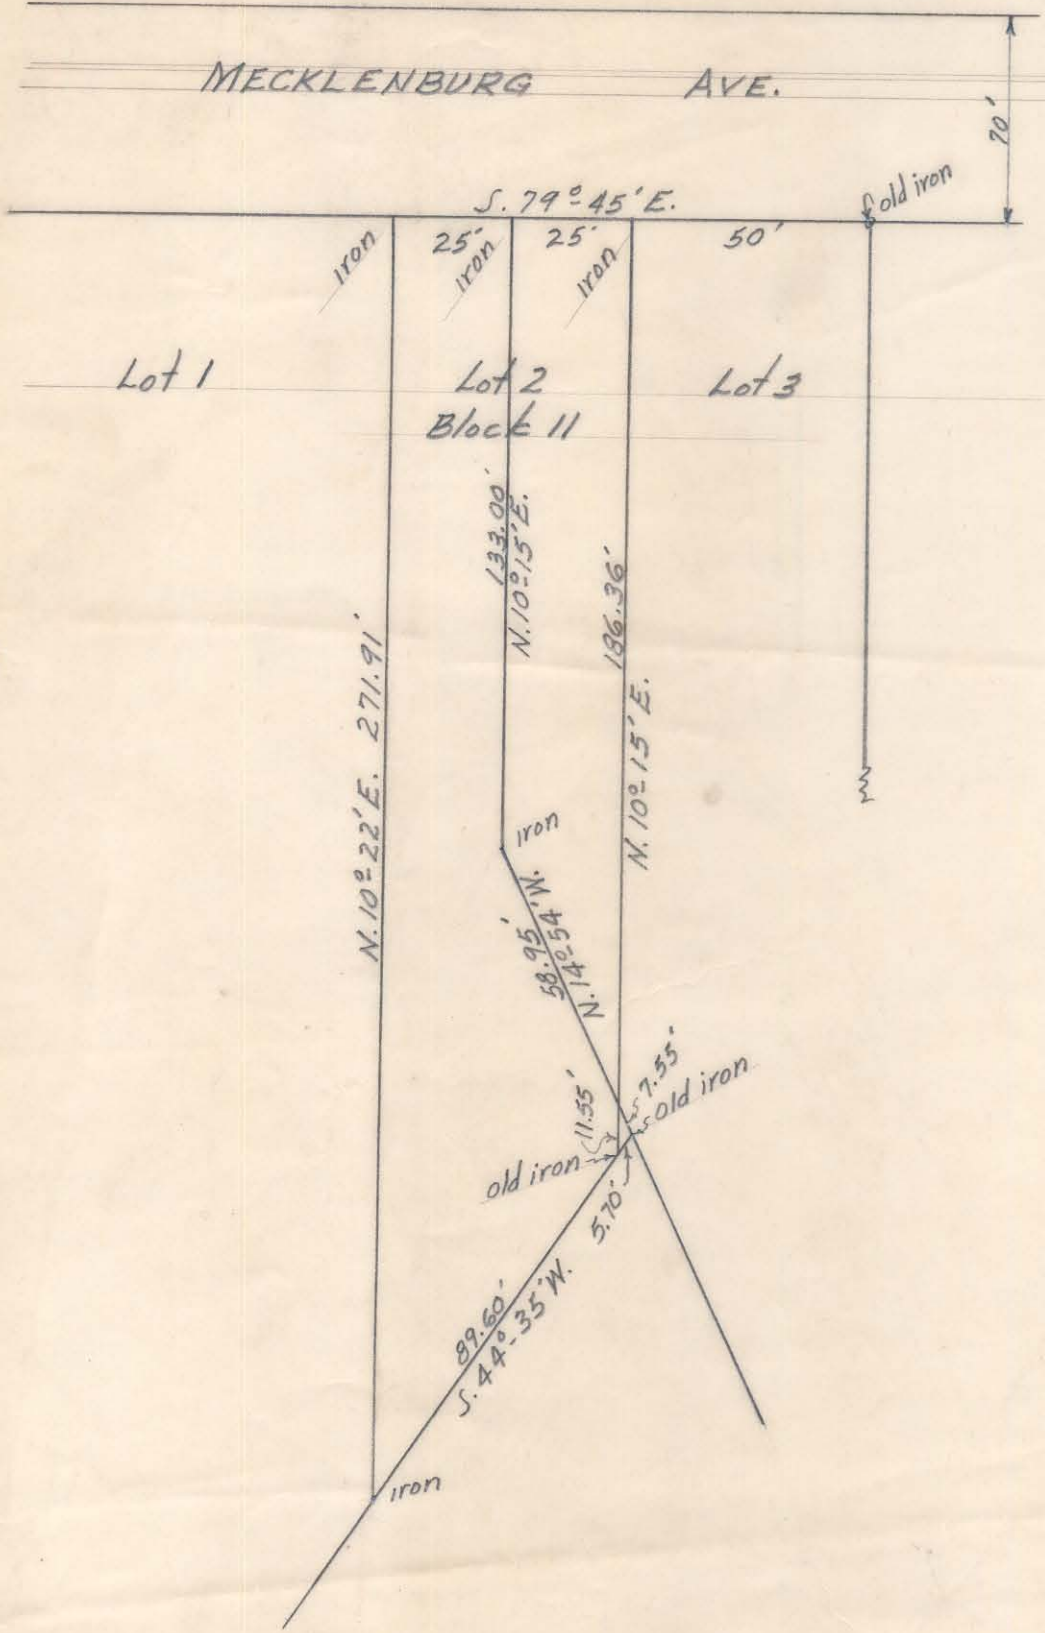

1-J-D-83

1-J-D-83

7090 #

SEE TAX MAP FOR BLOCK NO.

PLAT SHOWING DIVISION OF
 LOT 2 BLOCK 11, R.L. MULWEE PROPERTY
 PROPERTY OF
 MIDWOOD PARK
 CHARLOTTE, N.C.

Note:
 Subdivision map
 recorded 967/553.

Scale: 1" = 40'
 June 30, 1949