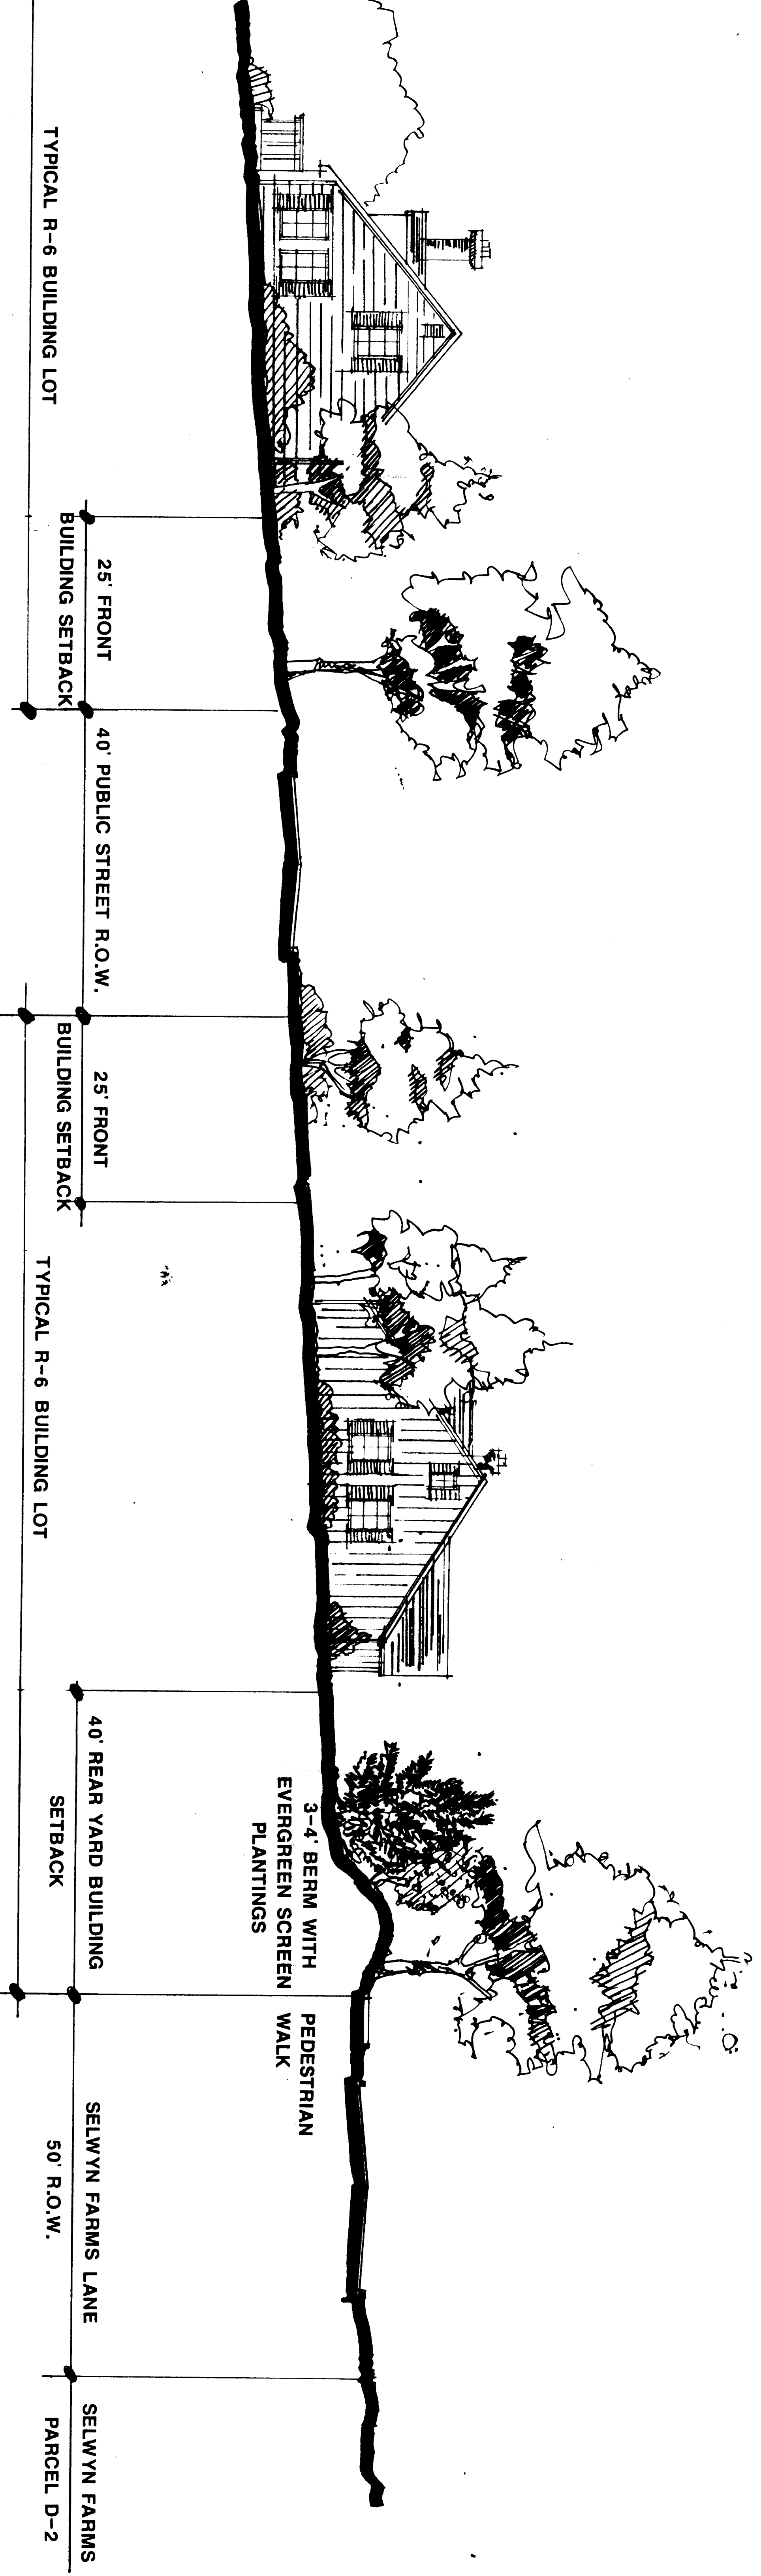

DRAWN BY: W.B.S.
 CHECKED BY:
 DATE: 2-8-86
 SCALE: 1"=10'
 REVISIONS: DESCRIPTION: BY:

SHEET TITLE:

SITE SECTIONS

SHEET NO.:
L-2
 PROJECT NO.:

SECTION A-A'
 1"=10'

SECTION B-B'
 1"=10'

SECTION B-B'
 1"=10'