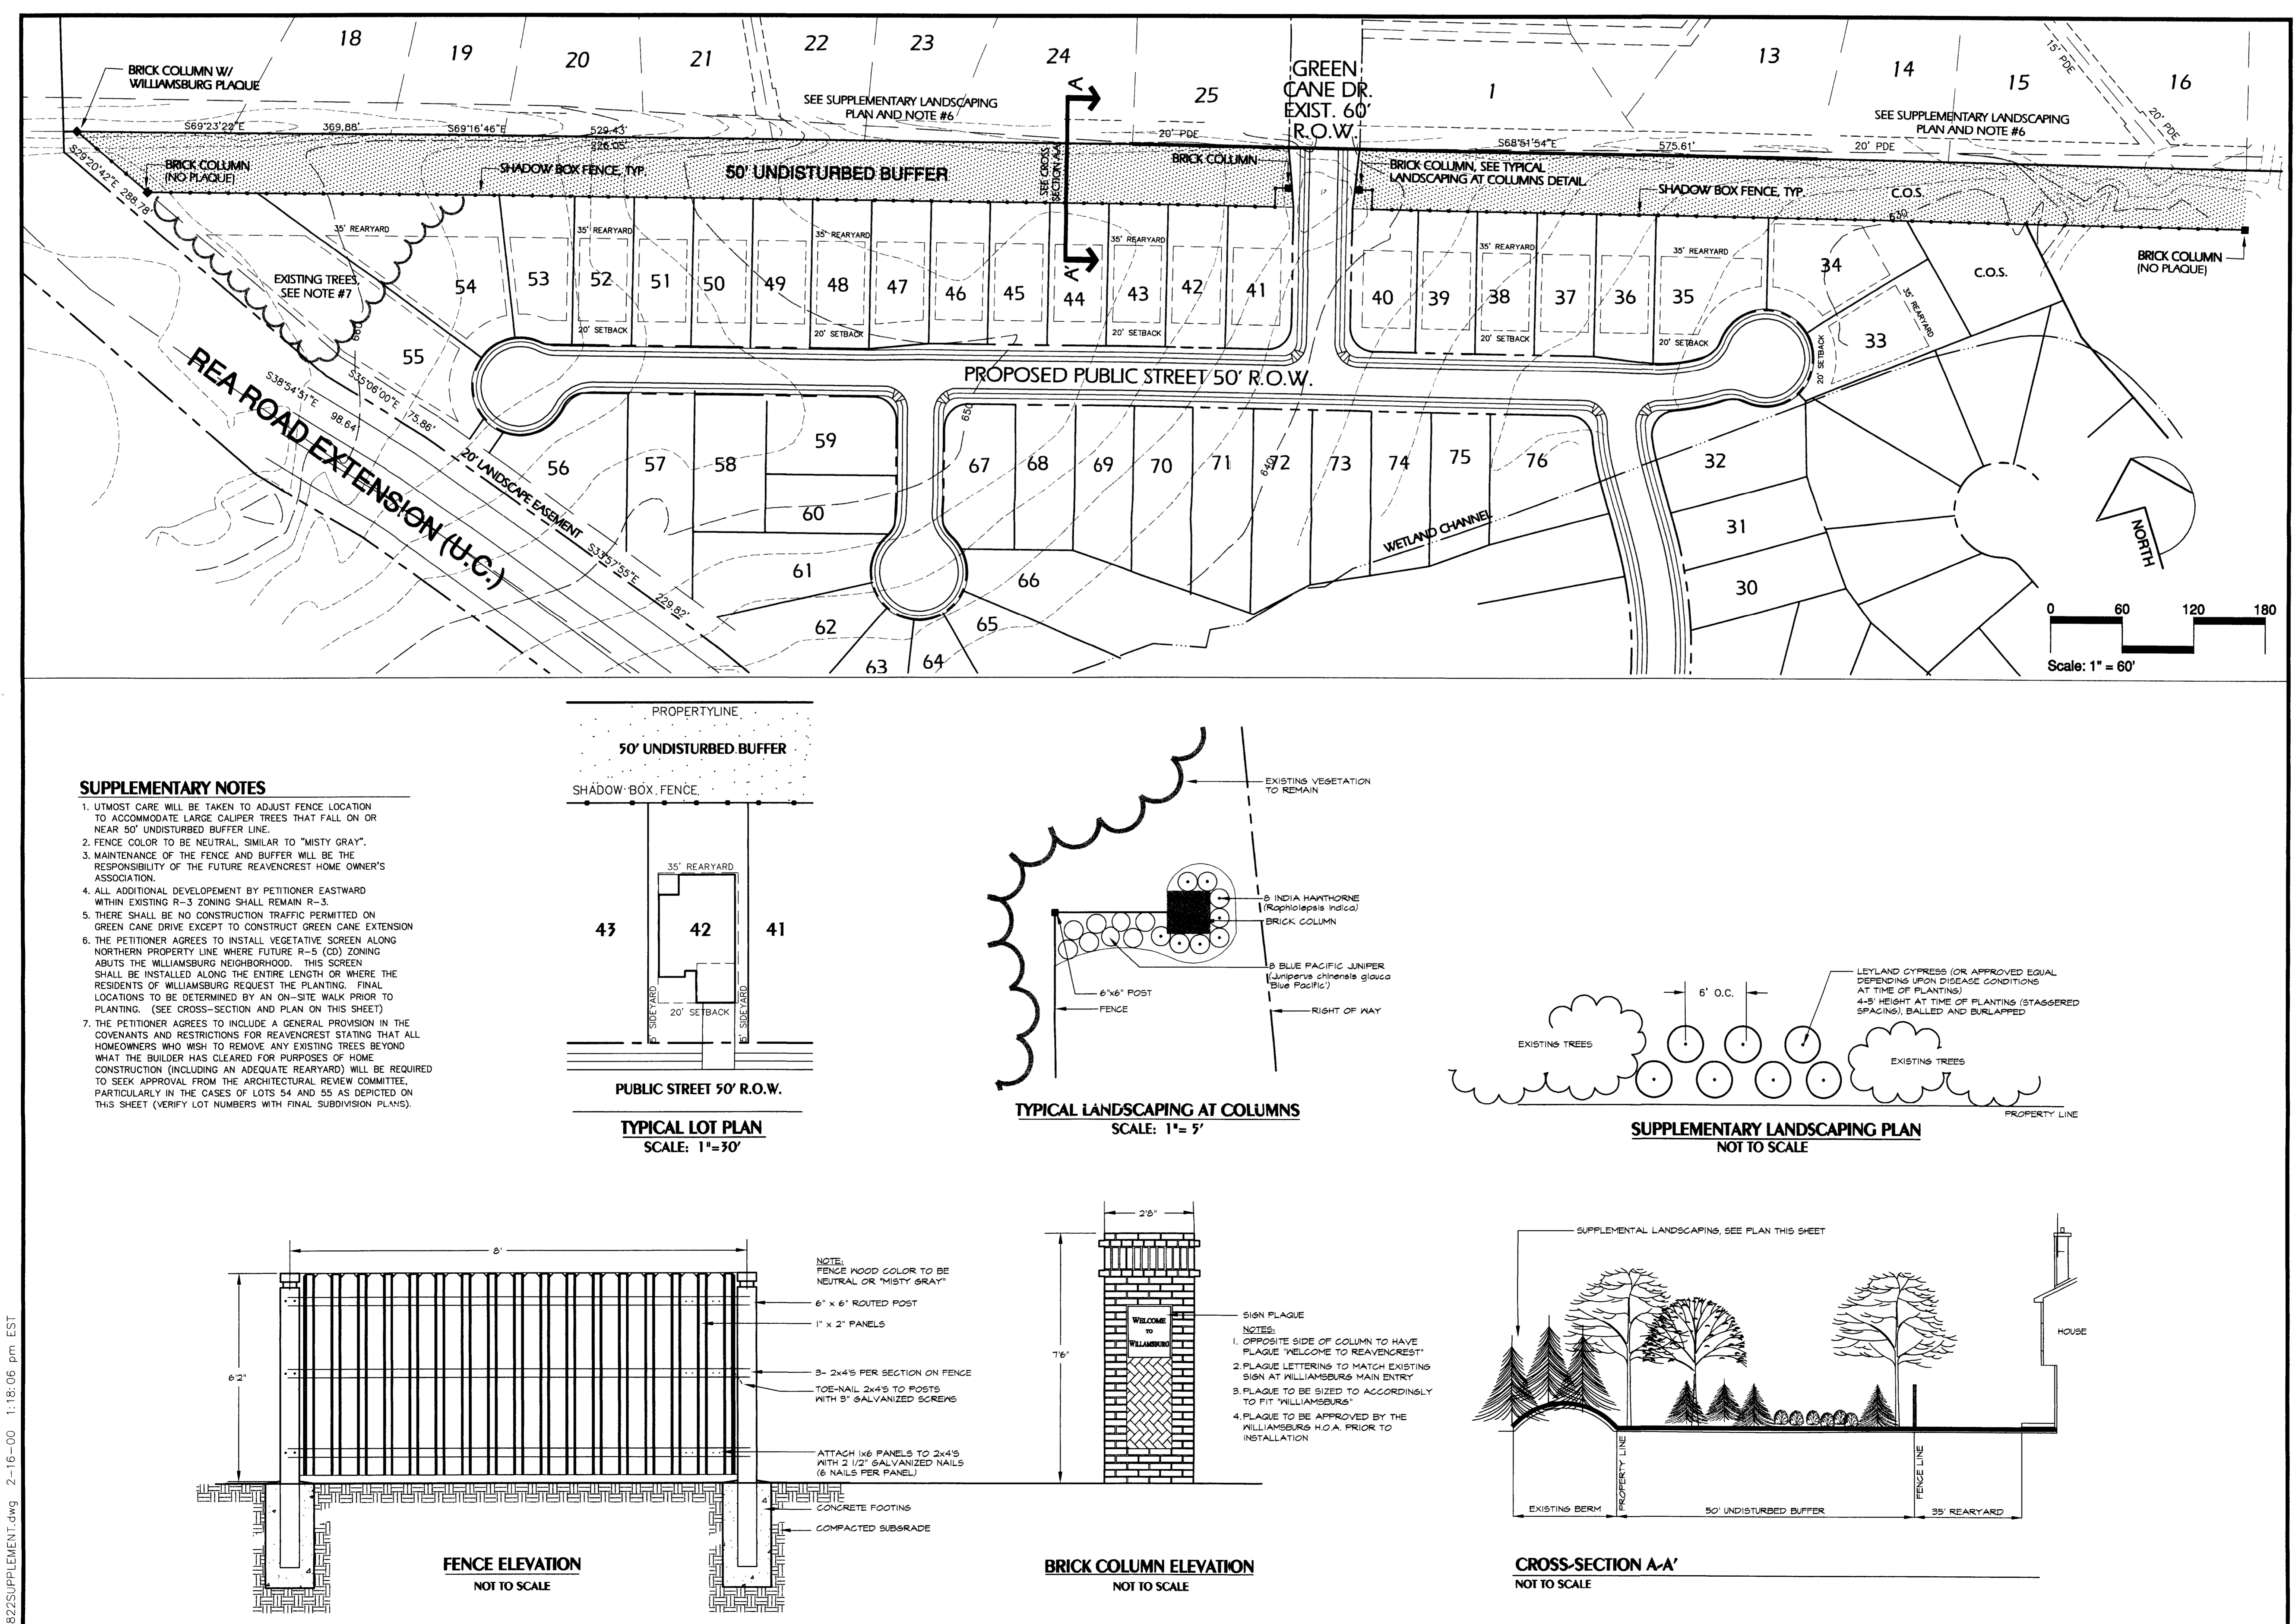

TURNBULL DESIGN GROUP
Landscape Architecture
Land Planning
2108 South Boulevard, Suite 100, Charlotte, North Carolina 28203
Phone: 704.949.6000

**TECHNICAL DATA SHEET REZONING #99-131
REAVENCREST**
CITY OF CHARLOTTE, NORTH CAROLINA
PLULTE HOME CORP., 7422 CARMEL EXECUTIVE PARK, CHARLOTTE, NC 28226

Sheet No: 1 of 3

TURNBULL DESIGN GROUP
Landscape Architecture
Land Planning
2108 South Boulevard, Suite 100, Charlotte, North Carolina 28203
Phone: 704.949.6000

**SCHEMATIC SITE PLAN REZONING PET. #99-131
REAVENCREST**
CITY OF CHARLOTTE, NORTH CAROLINA
PLULTE HOME CORP., 7422 CARMEL EXECUTIVE PARK, CHARLOTTE, NC 28226

Sheet No: 2 of 3

TURNBULL DESIGN GROUP
Landscape Architecture
Land Planning
2108 South Boulevard, Suite 100, Charlotte, North Carolina 28203
Phone: 704.949.6000

**SUPPLEMENTARY DETAILS REZONING #99-131
REAVENCREST**
CITY OF CHARLOTTE, NORTH CAROLINA
PLULTE HOME CORP., 7422 CARMEL EXECUTIVE PARK, CHARLOTTE, NC 28226

Sheet No: 3 of 3