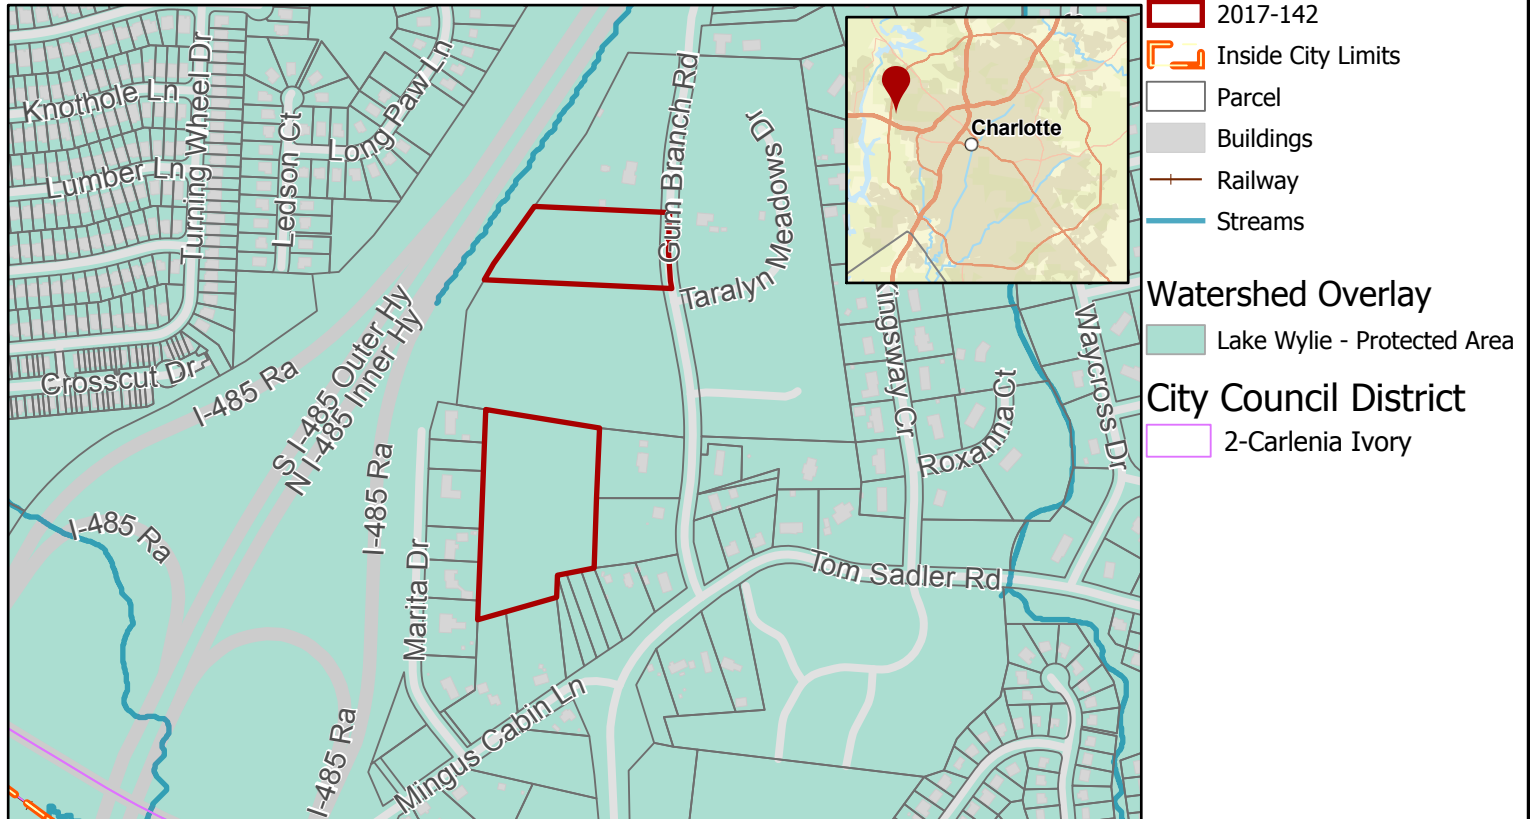

Rezoning Map 2017-142 : Judson Stringfellow

Current Zoning R-3 LWPA (Single Family Residential, Lake Wylie Protected Area)
Requested Zoning R-4 LWPA (Single Family Residential, Lake Wylie Protected Area)
Approximately 17.77 acres

Location of Requested Rezoning

Existing Zoning & Rezoning Request